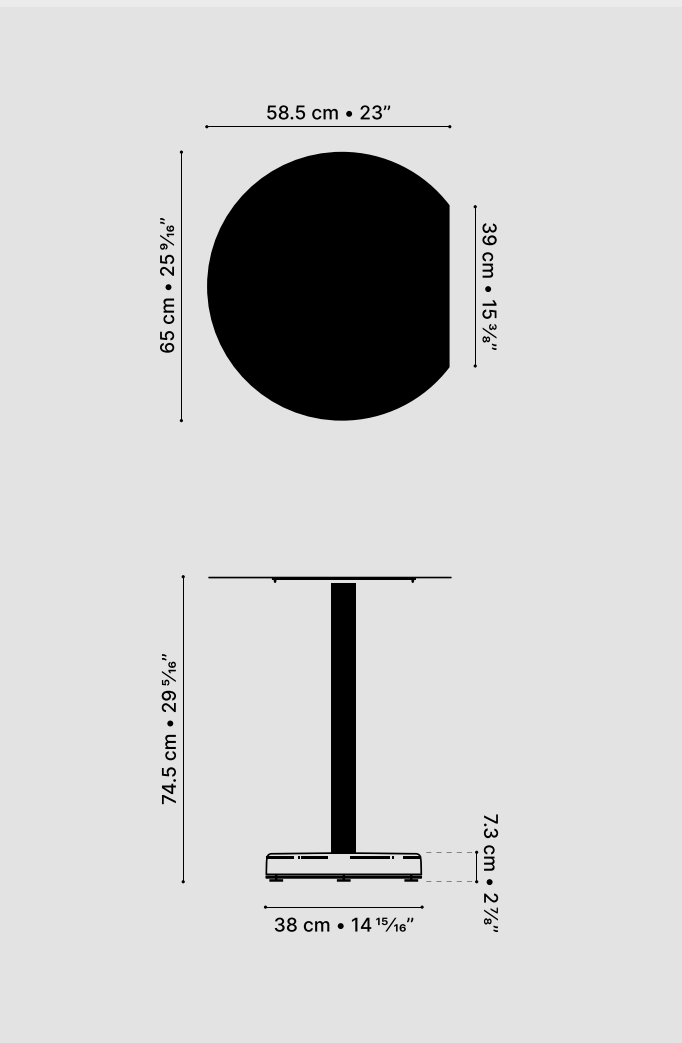

DONUT CUTAWAY

BISTRO TABLE

10102

lyon beton

Contact
bonjour@lyon-beton.com

● DONUT CUTAWAY ● BISTRO TABLE

DESCRIPTION

We all have memories of good times spent in cafés, bars, bistros and restaurants. Our Donut collection will help you make more. Designed with cafés and restaurants in mind, these small dining tables can bring a little bistro charm to the home, too, whether in your kitchen, loggia, or out on a patio or balcony. Shown here with a round cutaway tabletop, this table can sit flush against a wall or balcony railing while saving precious space. Great for coffee breaks and meals, either solo or with company.

DESIGNER
lyon beton

SKU	10102
PRODUCT SIZE	65 × 58.5 × 74.5 cm 25 9/16" × 23" × 29 5/16"
WEIGHT	18.95 kg / 41.78 lbs
MATERIAL	fiber concrete / aluminium
FINISHING	colorless water and oil repellent matt varnish / powder coated, fine textured
COLOR	<div style="display: flex; justify-content: space-around; align-items: center;"> <div style="text-align: center;">  natural grey </div> <div style="text-align: center;">  black </div> </div>
USE	outdoor or indoor use without restriction
CLEAN & CARE	do not use abrasive materials or solvents on surface. Apply protective wax or oil regularly