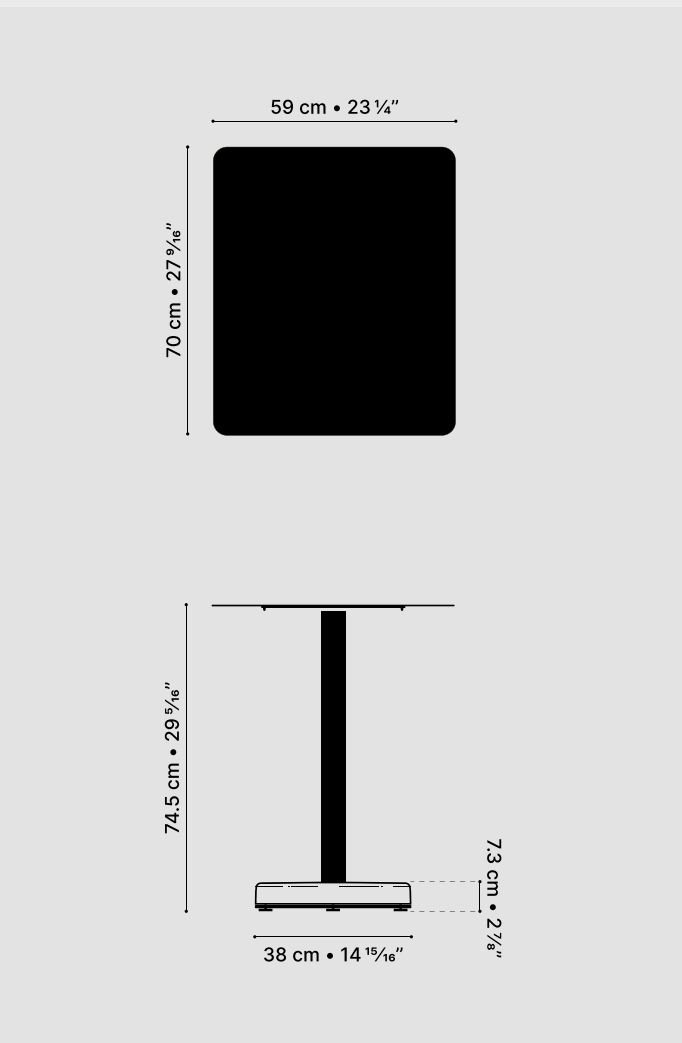

DONUT RECTANGULAR

BISTRO TABLE

10101

lyon beton

Contact
bonjour@lyon-beton.com

● DONUT RECTANGULAR ● BISTRO TABLE

DESCRIPTION

Bring café vibes home with this totally reimagined bistro table. Shown here with a rectangular tabletop, this table is made for daily use: drinking a coffee out on your balcony or loggia, completing your breakfast nook, hosting an intimate dinner ...

DESIGNER
lyon beton

SKU	10101
PRODUCT SIZE	70 x 59 x 74.5 cm 27 9/16" x 23 1/4" x 29 5/16"
WEIGHT	20.15 kg / 44.42 lbs
MATERIAL	fiber concrete / aluminium
FINISHING	colorless water and oil repellent matt varnish / powder coated, fine textured
COLOR	<div style="display: flex; justify-content: space-around; align-items: center;"> <div style="text-align: center;">  natural grey </div> <div style="text-align: center;">  black </div> </div>
USE	outdoor or indoor use without restriction
CLEAN & CARE	do not use abrasive materials or solvents on surface. Apply protective wax or oil regularly