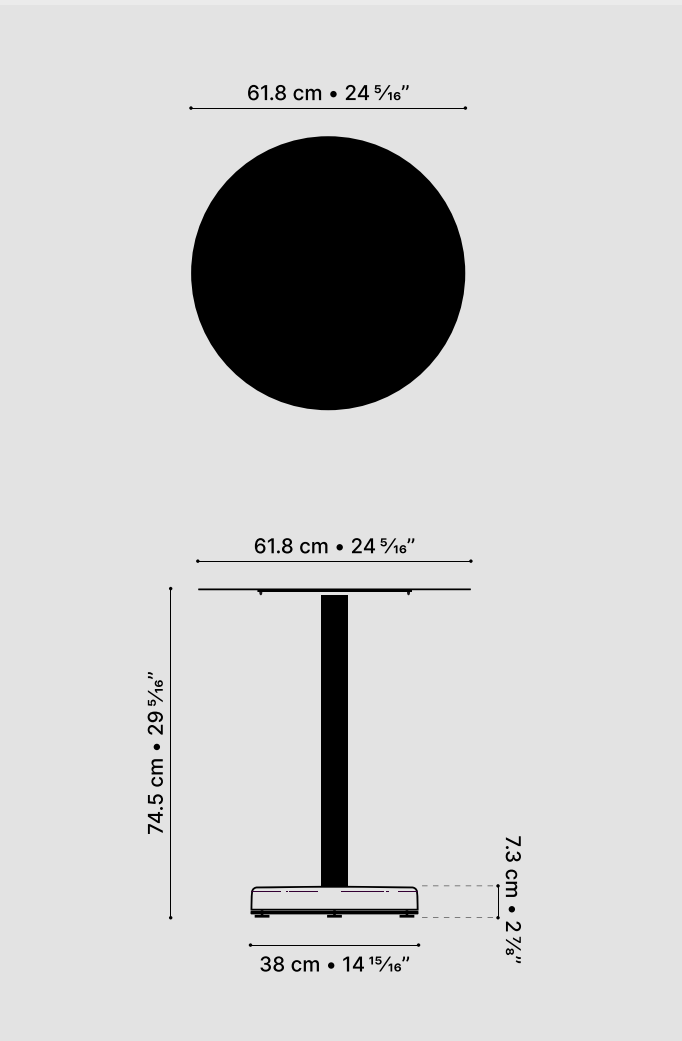

DONUT ROUND

BISTRO TABLE

10100

lyon beton

Contact
bonjour@lyon-beton.com

● DONUT ROUND ● BISTRO TABLE

DESCRIPTION

In France, we all have fond memories of hanging around a bistro table. Our Donut collection is an homage to those good times. Designed with cafés and restaurants in mind, these small dining tables can bring a little bistro charm to the home, too, whether in your kitchen, loggia, or out on a patio or balcony. Shown here with a classic round tabletop 60 cm in diameter (about 24"), this table is perfect for a solo coffee break or a tête-à-tête.

DESIGNER
lyon beton

SKU	10100
PRODUCT SIZE	61.8 × 61.8 × 74.5 cm 24 5/16" × 24 5/16" × 29 5/16"
WEIGHT	19.05 kg / 42 lbs
MATERIAL	fiber concrete / aluminium
FINISHING	colorless water and oil repellent matt varnish / powder coated, fine textured
COLOR	 natural grey black
USE	outdoor or indoor use without restriction
CLEAN & CARE	do not use abrasive materials or solvents on surface. Apply protective wax or oil regularly