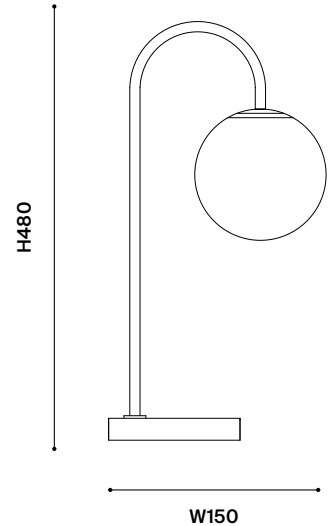

**BULB INCLUDED** Y ○ N ●

**VOLTAGE**  
240

**SWITCH**  
Cordline On/Off Switch

**CUSTOMISABLE**

\*Minimum order quantity required. Quantity subject to design.

Y ● N ○

**1. UPPER BASE\***  
Material / Finish Options

- A. Satin Brass
- B. Black
- C. White
- D. Bone

- E. Navy Blue
- F. Sage
- G. Mustard
- H. Charcoal Grey

**2. LOWER BASE\***

- A. Marble
- B. Powdercoated Steel

- C. Terrazzo
- D. Travertine

**DIMENSIONS (MM)**

**OVERALL**  
L250 × W150 × H480

**BASE**  
D200 × H150

**SHADE**  
D150

**CARE**

Before cleaning, light fittings must be turned off and unplugged from power source. For lamp shades, dust with a dry, soft cloth. For lamp bases, use a lightly damp cloth and gently wipe marks until clean. Dry thoroughly before plugging back into power source.