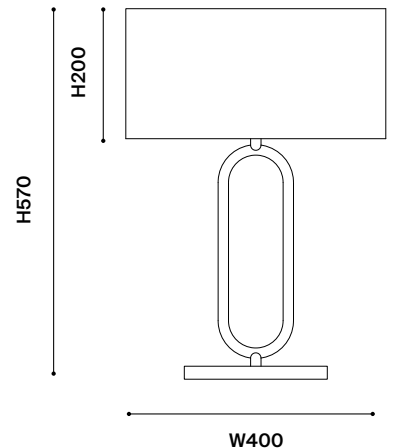

2. FABRIC
30+ standard fabrics available, or supply your own. [View online.](#)

DIMENSIONS (MM)

OVERALL
L400 × W155 × H570

BASE
L220 × W120 × H360

SHADE
L400 × W155 × H200

CARE
Before cleaning, light fittings must be turned off and unplugged from power source. For lamp shades, dust with a dry, soft cloth. For lamp bases, use a lightly damp cloth and gently wipe marks until clean. Dry thoroughly before plugging back into power source.

WEIGHT
4KG

COMMERICAL WARRANTY
12 months

ASSEMBLY Y ● N ○
Minimal assembly required. Instructions provided.

MAYFIELD LIGHTING ©

LOCATE
22 Viewtech PL, Rowville
Victoria, AUS 3178

CONNECT
+61 (3) 9755 7244
mayfieldlighting.com.au