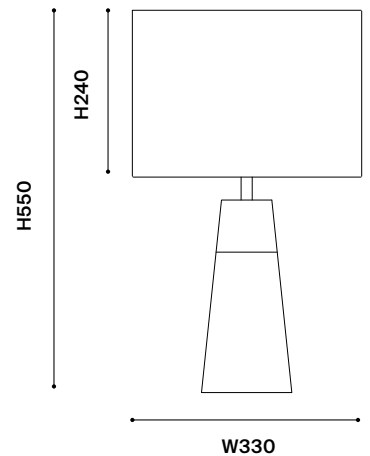

2. FABRIC
30+ standard fabrics available, or supply your own. [View online.](#)

DIMENSIONS (MM)

OVERALL
L330 × W330 × H550

BASE
D130 × H310

SHADE
D330 × H240

CARE
Before cleaning, light fittings must be turned off and unplugged from power source. For lamp shades, dust with a dry, soft cloth. For lamp bases, use a lightly damp cloth and gently wipe marks until clean. Dry thoroughly before plugging back into power source.