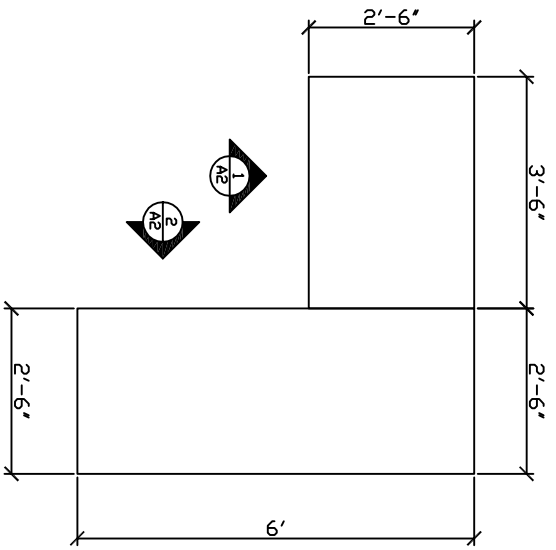

NOTES

72" X 72" X 29"
L-SHAPE DESK WITH
SINGLE PEDESTAL B/F (RIGHT)