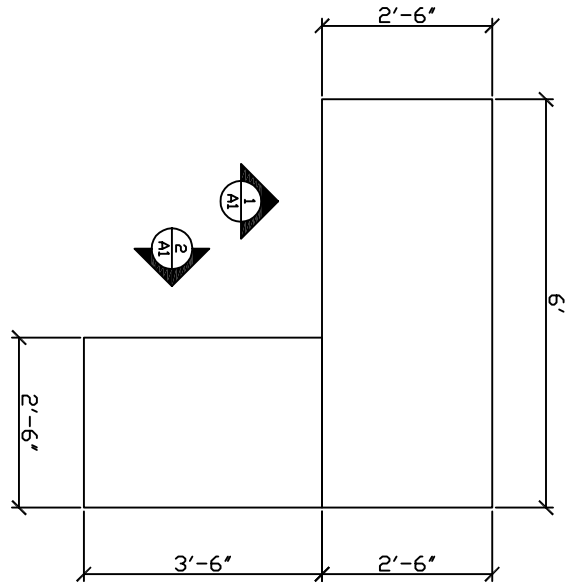

NOTES

72" x 72" x 29"
L-SHAPE DESK WITH
SINGLE 3/4" PEDESTAL B/F (LEFT)