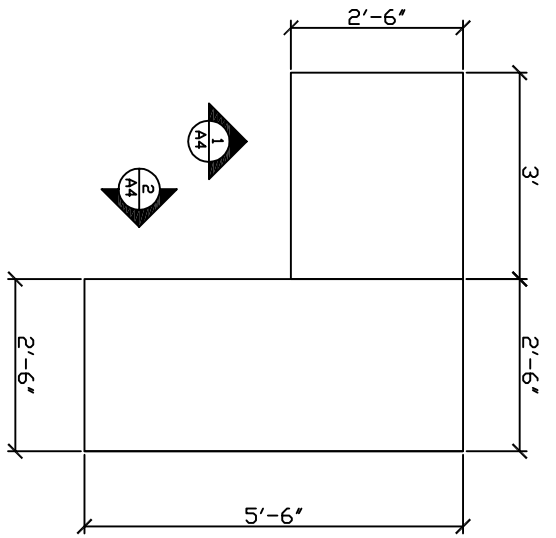

NOTES

66' x 66' x 29'
L-SHAPE DESK WITH
SINGLE 3/4" PEDESTAL B/F (RIGHT)