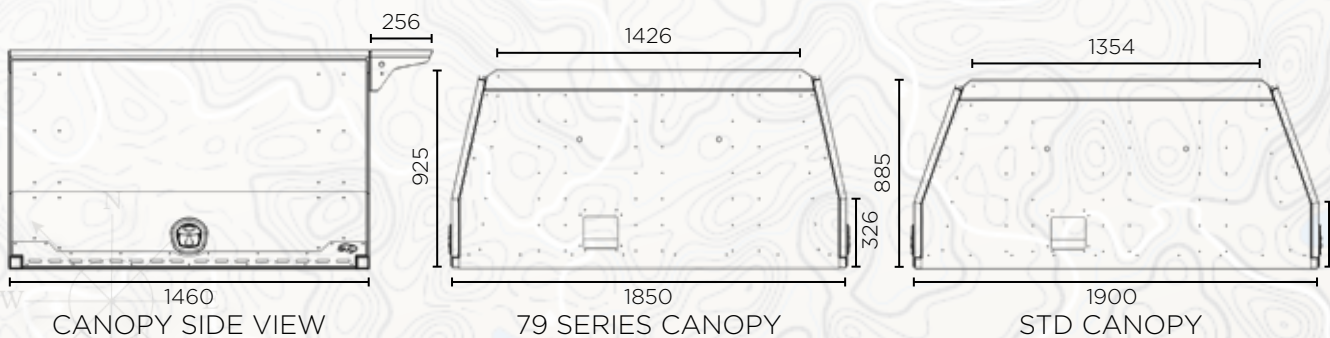

M-SPEC SPARE WHEEL MOUNT

M-SPEC PREMIUM JERRY CAN HOLDER

M1 PACKAGE

CAN-M-M1

- M-Spec (Modular) Canopy Shell
- Low Profile Spare Wheel Mount
- Jerry Can Holder
- Low Profile Roof Rack Or Trade Rack
- Rear Wing Platforms
- M-Spec Texture Black Powder Coating

Lengths Available in 1460L, 1690L & 1800L

REMOVABLE UPRIGHT MOUNTING TOWERS

12V PACKAGES

PREMIUM JERRY CAN HOLDER

ALUMINIUM CONSTRUCTION

M-SPEC LOW PROFILE SPARE WHEEL MOUNT

M2 CANOPY

M-SPEC TEXTURE BLACK POWDER COATING