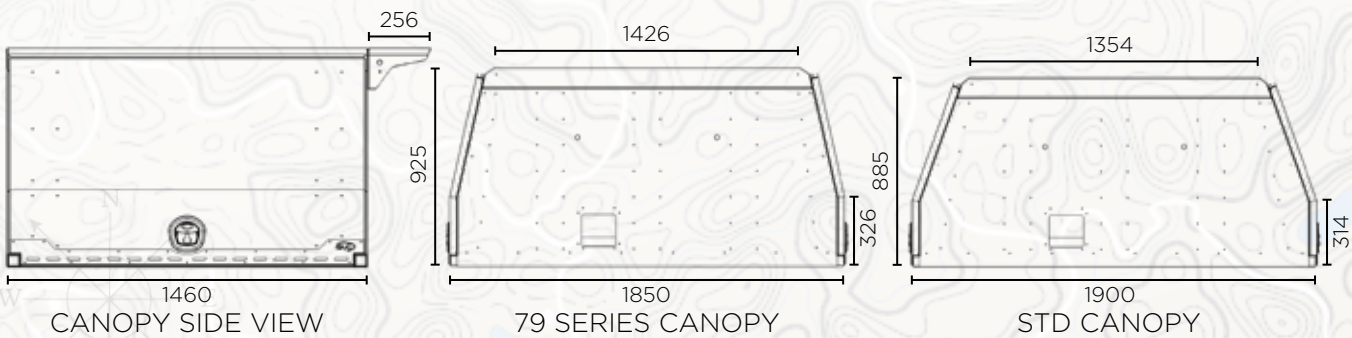

- M-Spec Canopy Shell
- Low Profile Spare Wheel Mount
- Jerry Can Holder
- Low Profile Roof Rack Or Trade Rack
- Heavy-Duty Folding Ladder
- Clearview ES-150 Plus Fridge Slide
- D10 Fridge Slide Base
- T15 Drawer and Table System
- 2x Full Module Depth Shelves
- Rear Wing Platforms
- M-Spec Texture Black Powder Coating

Lengths Available in 1460L, 1690L & 1800L

REAR WING PLATFORMS

M-SPEC LOW PROFILE ROOF RACK

M-SPEC FULL MODULE SHELF

BOSS POWERCORE LI

M-SPEC FULL MODULE DEPTH SHELF

M-SPEC T15 DRAWER & TABLE SYSTEM

M4 CANOPY