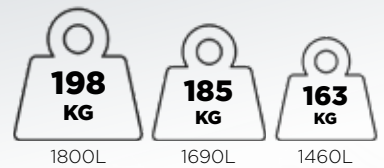

M1 CANOPY

M-SPEC TEXTURE BLACK POWDER COATING

M-SPEC MODULAR DESIGN

REAR WING PLATFORMS

M-SPEC LOW PROFILE ROOF RACK

M-SPEC SPARE WHEEL MOUNT

M-SPEC PREMIUM JERRY CAN HOLDER