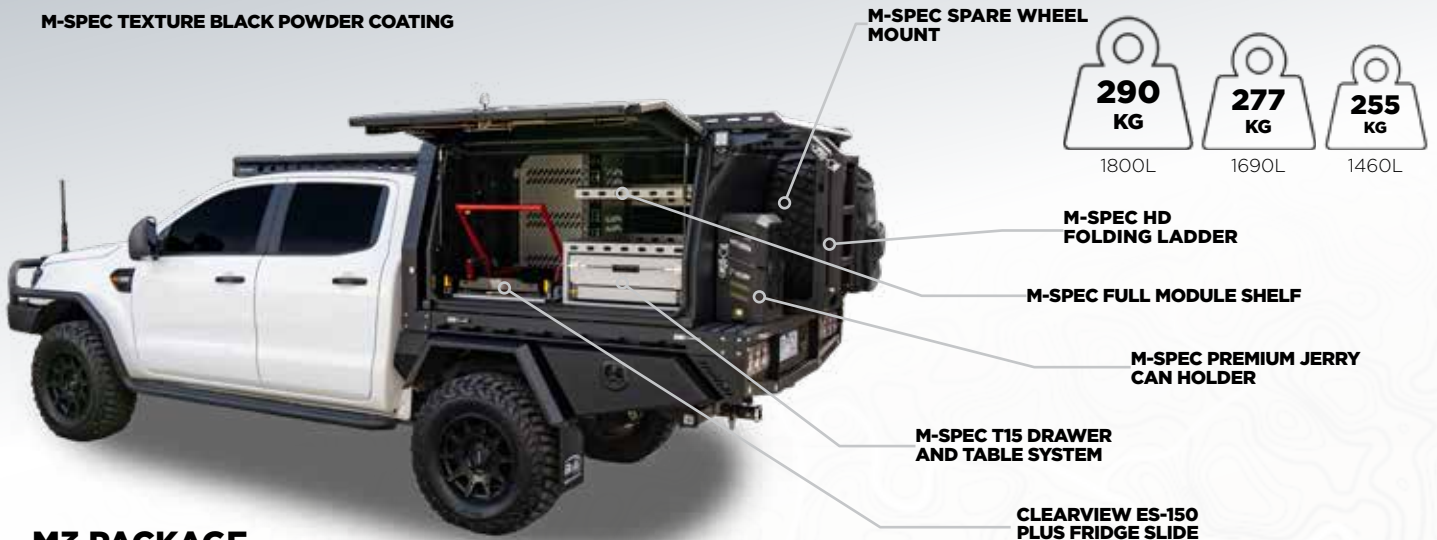

Lengths Available in 1460L, 1690L & 1800L

MODULAR DESIGN FOR FUTURE ACCESSORIES

M-SPEC HD FOLDING LADDER

CLEARVIEW ES-150 PLUS FRIDGE SLIDE

M3 CANOPY

M-SPEC TEXTURE BLACK POWDER COATING

M3 PACKAGE

CAN-M-M3