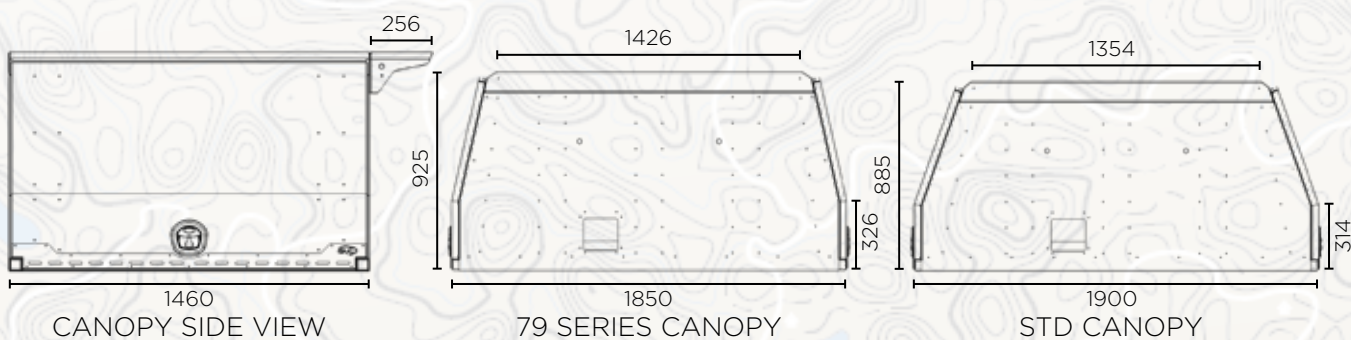

MODULAR DESIGN FOR FUTURE ACCESSORIES