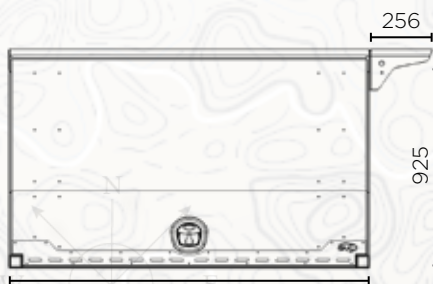

REAR WING PLATFORMS

M-SPEC LOW PROFILE ROOF RACK

M-SPEC T10 DRAWER SYSTEM

M-SPEC SPARE WHEEL MOUNT

M-SPEC FULL MODULE SHELF

Lengths Available in 1460L, 1690L & 1800L

CANOPY SIDE VIEW

79 SERIES CANOPY