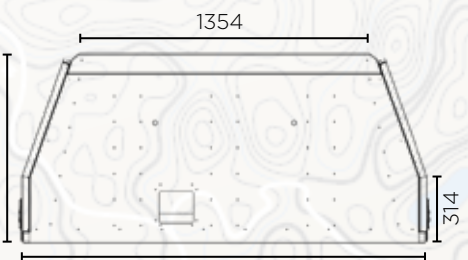

REAR WING PLATFORMS

M-SPEC LOW PROFILE ROOF RACK

M-SPEC T10 DRAWER SYSTEM

M-SPEC SPARE WHEEL MOUNT

M-SPEC FULL MODULE SHELF

Lengths Available in 1460L, 1690L & 1800L

CANOPY SIDE VIEW

79 SERIES CANOPY