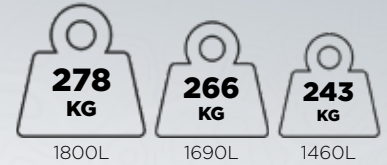

M4 CANOPY

M-SPEC TEXTURE BLACK POWDER COATING

M-SPEC HD FOLDING LADDER