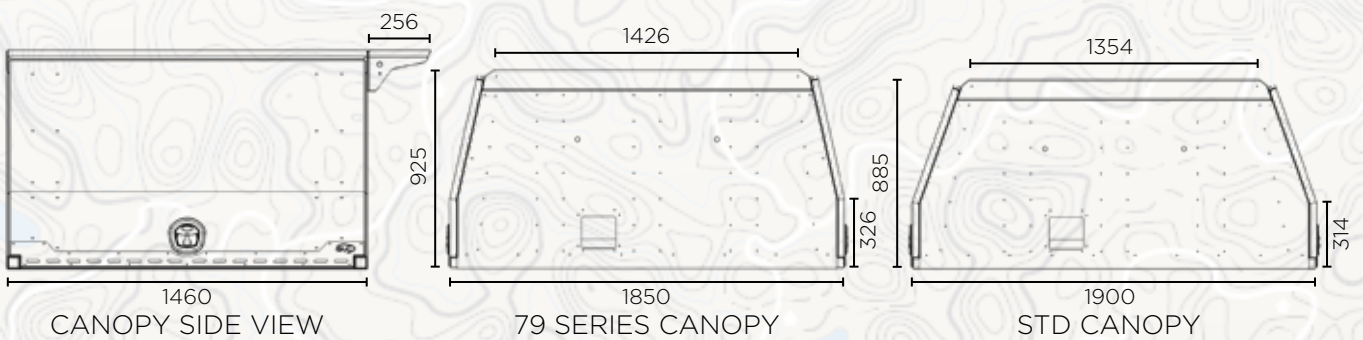

Lengths Available in 1460L, 1690L & 1800L

REAR WING PLATFORMS

M-SPEC LOW PROFILE ROOF RACK

M-SPEC T10 DRAWER SYSTEM

M-SPEC FULL MODULE SHELF

UNDER-FRIDGE DRAWER

M-SPEC TRAVEL BUDDY BRACKET

M-SPEC T10 DRAWER SYSTEM