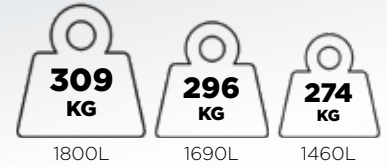

M5 CANOPY

M-SPEC TEXTURE BLACK POWDER COATING

M-SPEC HD FOLDING LADDER

M-SPEC PREMIUM JERRY CAN HOLDER