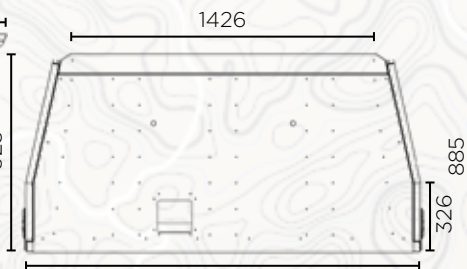

REAR WING PLATFORMS

M-SPEC LOW PROFILE ROOF RACK

M-SPEC T10 DRAWER SYSTEM

M-SPEC SPARE WHEEL MOUNT

M-SPEC FULL MODULE SHELF

Lengths Available in 1460L, 1690L & 1800L

CANOPY SIDE VIEW

79 SERIES CANOPY