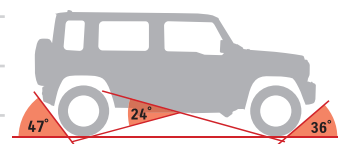

### OFF-ROAD SPECIFICATIONS

210mm ground clearance

36° Approach angle

24° Ramp break-over angle

47° Departure angle

SCAN ME to get specs on your Device

**SUZUKI**  
**COMPLETE**

5-year / 200 000 km mechanical warranty\*  
6-year / unlimited km body corrosion warranty  
4-year / 60 000 km service plan  
Service intervals of 15 000 km or one year, whichever comes first.