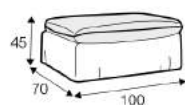

3.5 SEATER (DIVIDED)
FROM £3,695

ELEMENT 130
LEFT (OR RIGHT)
FROM £1,895

ELEMENT 100 NO ARMS
FROM £1,450

ELEMENT 100 NO ARMS
FREESTANDING
FROM £1,450

CORNER 90°
FROM £1,695

FOOTSTOOL
FROM £695

AVAILABLE IN A CHOICE OF FABRICS WITH A CHOICE OF LEG OPTIONS