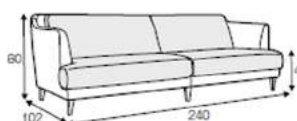

LOVESEAT
FROM £1,695

FOOTSTOOL 70X45
FROM £650

FOOTSTOOL 90X45
FROM £695

2 SEATER
FROM £2,195

3 SEATER
FROM £2,550

3XL SEATER (TWO PARTS)
TWO SEAT CUSHIONS
FROM £3,295

3XL SEATER (TWO PARTS)
THREE SEAT CUSHIONS
FROM £3,495