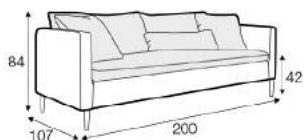

LOOSE COVER WITH VELCRO
2 SEATER
FROM £3,195