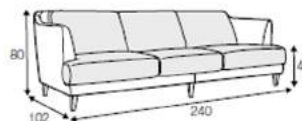

LOVESEAT
FROM £1,695

FOOTSTOOL 70X45
FROM £650

FOOTSTOOL 90X45
FROM £695

2 SEATER
FROM £2,195

3 SEATER
FROM £2,550

3XL SEATER (TWO PARTS)
TWO SEAT CUSHIONS
FROM £3,295

3XL SEATER (TWO PARTS)
THREE SEAT CUSHIONS
FROM £3,495