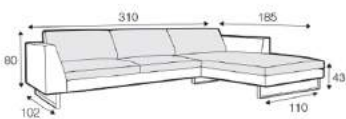

SET 2 RIGHT (OR LEFT)
FROM £4,195