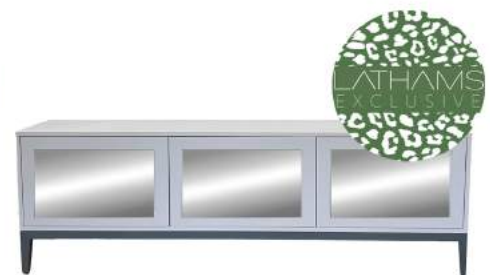

THE LOVER TV UNIT - MIRROR

PRICE: FROM £1,850
DIMENSIONS:
2 DOOR: H65 X W112 X D50
3 DOOR: H65 X W164 X D50
4 DOOR: H65 X W220 X D50

LEAD TIME: 8 WEEKS

OPTIONS:
ANY FARROW & BALL COLOUR