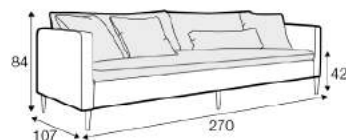

LOOSE COVER
3 SEATER (DIVIDED)
FROM £3,475

LOOSE COVER
4 SEATER (DIVIDED)
FROM £3,695

LOOSE COVER WITH VELCRO
2 SEATER
FROM £3,195

LOOSE COVER WITH VELCRO
3 SEATER (DIVIDED)
FROM £3,475

LOOSE COVER WITH VELCRO
4 SEATER (DIVIDED)
FROM £3,695