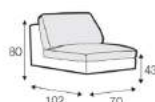

SET 14 RIGHT (OR LEFT)
FROM £4,650

SET 15 RIGHT (OR LEFT)
FROM £4,895

FOOTSTOOL SML
FROM £675

FOOTSTOOL LRG
FROM £775

ARMCHAIR
LEFT (OR RIGHT)
FROM £1,275

ARMCHAIR
NO ARMS
FROM £1,095

ARMCHAIR WIDE
LEFT (OR RIGHT)
FROM £1,450