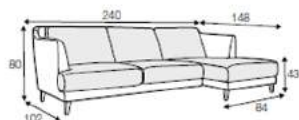

LOVESEAT
FROM £1,695

FOOTSTOOL 70X45
FROM £650

FOOTSTOOL 90X45
FROM £695

2 SEATER
FROM £2,195

3 SEATER
FROM £2,550

3XL SEATER (TWO PARTS)
TWO SEAT CUSHIONS
FROM £3,295

3XL SEATER (TWO PARTS)
THREE SEAT CUSHIONS
FROM £3,495