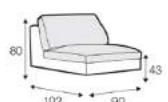

SET 14 RIGHT (OR LEFT)
FROM £4,650

SET 15 RIGHT (OR LEFT)
FROM £4,895

FOOTSTOOL SML
FROM £675

FOOTSTOOL LRG
FROM £775

ARMCHAIR
LEFT (OR RIGHT)
FROM £1,275

ARMCHAIR
NO ARMS
FROM £1,095

ARMCHAIR WIDE
LEFT (OR RIGHT)
FROM £1,450