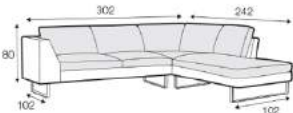

SET 14 RIGHT (OR LEFT)
FROM £4,650

SET 15 RIGHT (OR LEFT)
FROM £4,895

FOOTSTOOL SML
FROM £675

FOOTSTOOL LRG
FROM £775

ARMCHAIR
LEFT (OR RIGHT)
FROM £1,275

ARMCHAIR
NO ARMS
FROM £1,095

ARMCHAIR WIDE
LEFT (OR RIGHT)
FROM £1,450