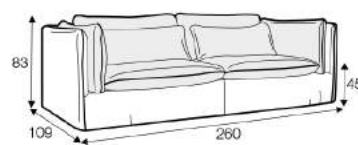

3.5 SEATER (DIVIDED)
FROM £3,695

ELEMENT 130
LEFT (OR RIGHT)
FROM £1,895

ELEMENT 100 NO ARMS
FROM £1,450

ELEMENT 100 NO ARMS
FREESTANDING
FROM £1,450

CORNER 90°
FROM £1,695

FOOTSTOOL
FROM £695

AVAILABLE IN A CHOICE OF FABRICS WITH A CHOICE OF LEG OPTIONS