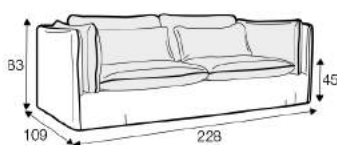

3 SEATER
FROM £3,250