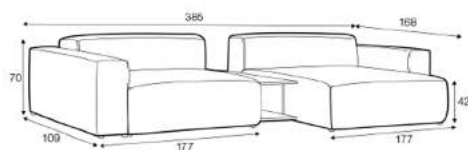

SET 3 (ELEMENT 144X109 + CHAISE 144X168 + 2X ARMREST + COFFEE TABLE)
FROM £5,950