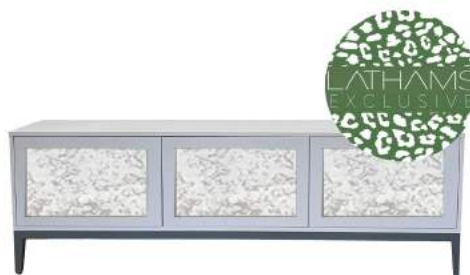

THE LOVER TV UNIT - ANTIQUE MIRROR

PRICE: FROM £1,895
DIMENSIONS:
2 DOOR: H65 X W112 X D50
3 DOOR: H65 X W164 X D50
4 DOOR: H65 X W220 X D50

LEAD TIME: 8 WEEKS

OPTIONS:
ANY FARROW & BALL COLOUR