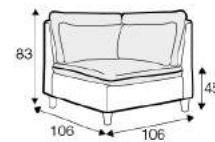

3.5 SEATER (DIVIDED)
FROM £3,695

ELEMENT 130
LEFT (OR RIGHT)
FROM £1,895

ELEMENT 100 NO ARMS
FROM £1,450

ELEMENT 100 NO ARMS
FREESTANDING
FROM £1,450

CORNER 90°
FROM £1,695

FOOTSTOOL
FROM £695

AVAILABLE IN A CHOICE OF FABRICS WITH A CHOICE OF LEG OPTIONS