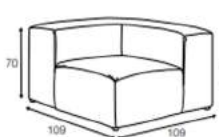

CORNER
FROM £1,695

FOOTSTOOL 114X74
FROM £725

FOOTSTOOL 144X74
FROM £895

CHAISLONGUE 114X168
FROM £1,975

CHAISLONGUE 144X168
FROM £2,295

BENCH 144X109 RIGHT (OR LEFT)
FROM £1,695

ARMREST
FROM £695

COFFEE TABLE
£495