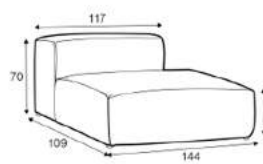

CORNER
FROM £1,695

FOOTSTOOL 114X74
FROM £725

FOOTSTOOL 144X74
FROM £895

CHAISLONGUE 114X168
FROM £1,975

CHAISLONGUE 144X168
FROM £2,295

BENCH 144X109 RIGHT (OR LEFT)
FROM £1,695

ARMREST
FROM £695

COFFEE TABLE
£495