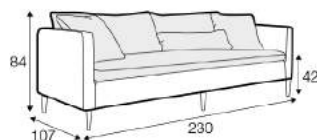

LOOSE COVER WITH VELCRO
3 SEATER (DIVIDED)
FROM £3,475