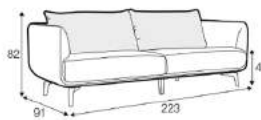

SOFAS

LATHAMS LOVES...

MIMI - FIXED SEAT

ARMCHAIR
FROM £1,295

LOVESEAT
FROM £1,650

2 SEATER
FROM £1,750

3 SEATER
FROM £2,495

4 SEATER (DIVIDED)
FROM £2,850