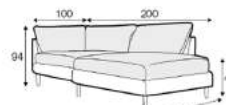

2 SEATER
LEFT (OR RIGHT)
FROM £1,795

2 SEATER
NO ARMS
FROM £1,395

CORNER 90°
FROM £1,095

3 SEATER LEFT (OR RIGHT)
FROM £1,895

3 SEATER NO ARMS
FROM £1,695

DIVAN RIGHT (OR LEFT)
FROM £1,950

HEADREST LARGE
FROM £215