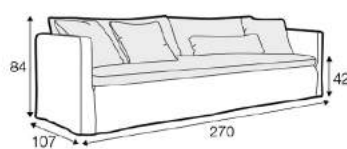

LOOSE COVER
4 SEATER (DIVIDED)
FROM £3,695