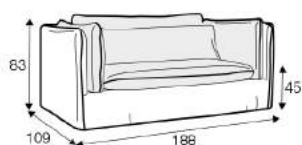

2 SEATER
FROM £2,650