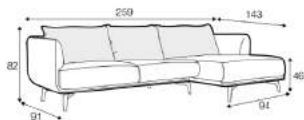

SET 2 RIGHT (OR LEFT)
FROM £3,350