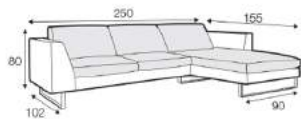

SET 1 RIGHT (OR LEFT)
FROM £3,495