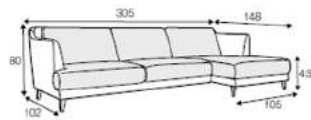

SET 2 RIGHT (OR LEFT)
FROM £3,995