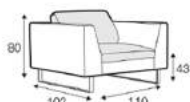

ARMCHAIR
FROM £1,395