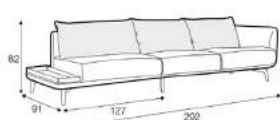

SOFAS

LATHAMS LOVES...

MIMI - FIXED SEAT

ARMCHAIR
FROM £1,295

LOVESEAT
FROM £1,650

2 SEATER
FROM £1,750

3 SEATER
FROM £2,495

4 SEATER (DIVIDED)
FROM £2,850