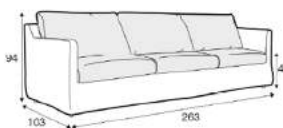

3XL SEATER (DIVIDED)
FROM £2,575