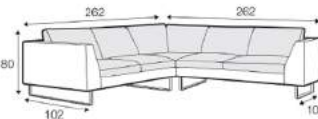

SET 7
FROM £5,175