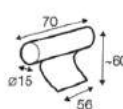

BENCH
RIGHT (OR LEFT)
FROM £1,325

CORNER 90°
FROM £1,425

HEADREST NARROW W50
FROM £105

HEADREST WIDE W70
FROM £125

END PART LEFT (OR RIGHT)
FROM £115

AVAILABLE IN A CHOICE OF FABRICS WITH A CHOICE OF LEG OPTIONS