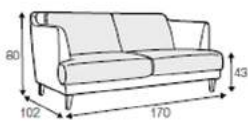

2 SEATER
FROM £2,195