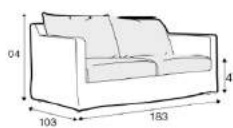

2 SEATER
FROM £1,795