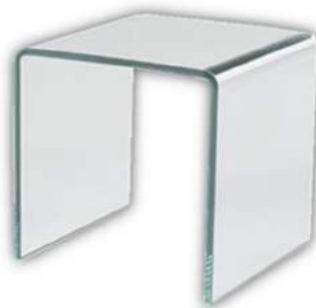

ACRYLIC SIDE TABLE

PRICE: £169
DIMENSIONS: H50 X W50 X D40
LEAD TIME: 4 WEEKS