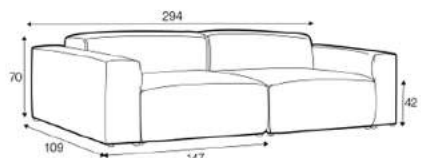

CORNER
FROM £1,695

FOOTSTOOL 114X74
FROM £725

FOOTSTOOL 144X74
FROM £895

CHAISLONGUE 114X168
FROM £1,975

CHAISLONGUE 144X168
FROM £2,295

BENCH 144X109 RIGHT (OR LEFT)
FROM £1,695

ARMREST
FROM £695

COFFEE TABLE
£495