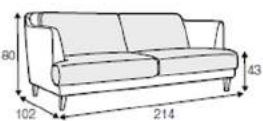

LOVESEAT
FROM £1,695

FOOTSTOOL 70X45
FROM £650

FOOTSTOOL 90X45
FROM £695

2 SEATER
FROM £2,195

3 SEATER
FROM £2,550

3XL SEATER (TWO PARTS)
TWO SEAT CUSHIONS
FROM £3,295

3XL SEATER (TWO PARTS)
THREE SEAT CUSHIONS
FROM £3,495