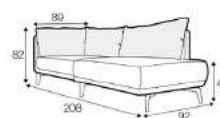

3 SEATER LEFT (OR RIGHT)
FROM £1,995

CORNER 90°
FROM £1,250

FOOTSTOOL
FROM £795

CHAISELONGUE
RIGHT (OR LEFT)
FROM £1,595

CHAISELONGUE WIDE
RIGHT (OR LEFT)
FROM £1,795

DIVAN
RIGHT (OR LEFT)
FROM £2,195

BENCH WITH TRAY
RIGHT (OR LEFT)
FROM £1,295