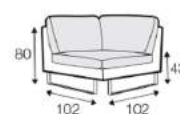

CORNER 90°
FROM £1,425