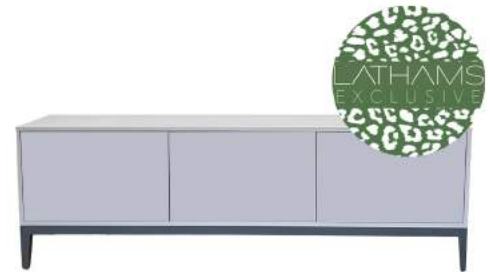

PRICE: £1,995
DIMENSIONS: H77 X W140 X D60
LEAD TIME: 4-6 WEEKS

BLACK ANTIQUED LEATHER OFFICE CHAIR

PRICE: £1,350
DIMENSIONS: H91 X W65 X D73
LEAD TIME: 4-12 WEEKS

WHITE GLOSS DESK

PRICE: £695
DIMENSIONS: H77.5 X W140 X D55
LEAD TIME: 4-12 WEEKS