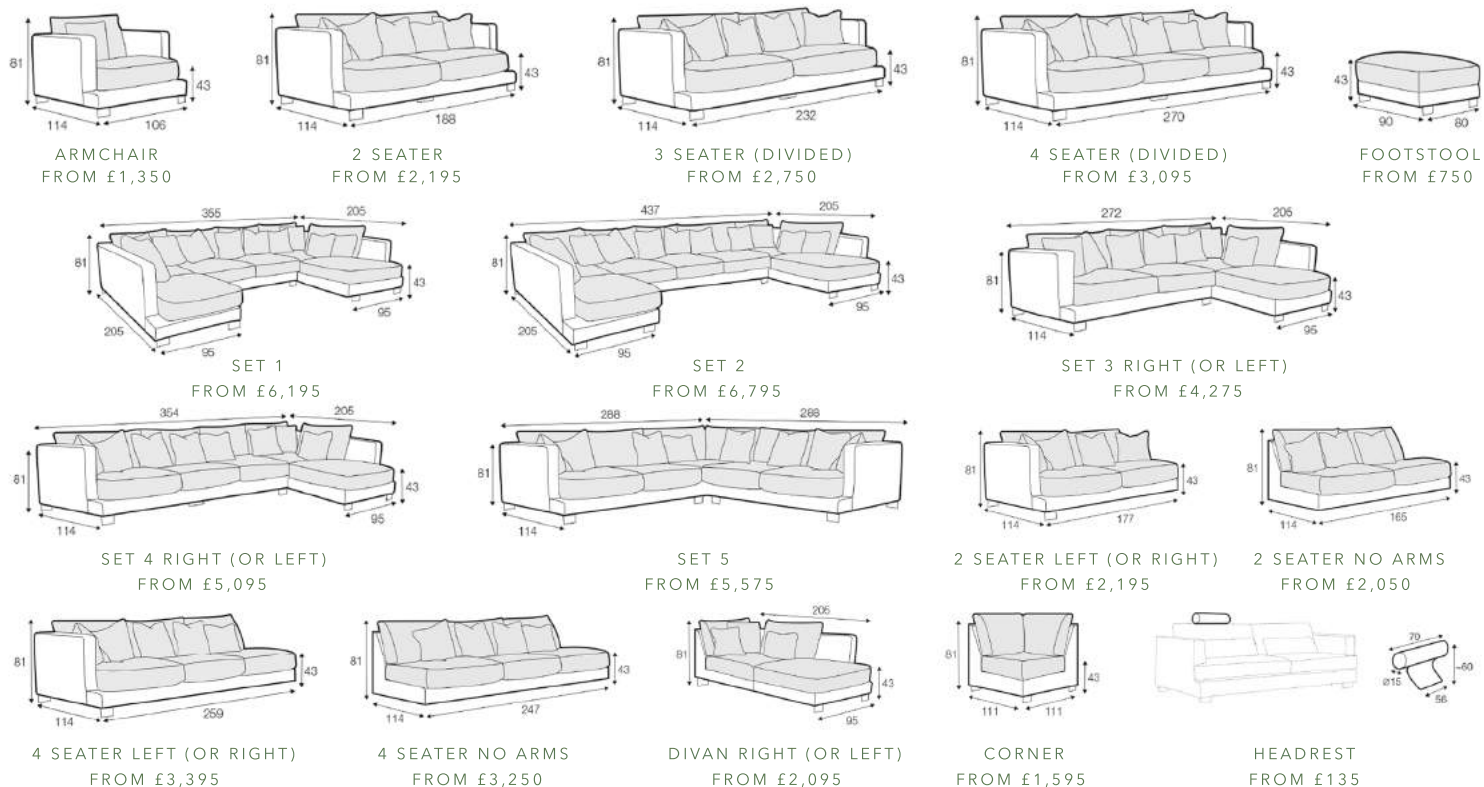

AVAILABLE IN A CHOICE OF FABRICS WITH A CHOICE OF LEG OPTIONS

MADE IN POLAND

LEAD TIME: 8-10 WEEKS