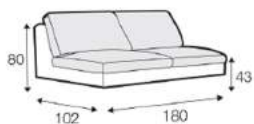

3 SEATER NO ARMS
FROM £2,050