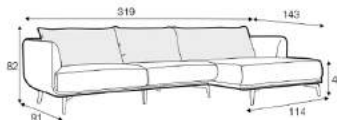

SET 3 RIGHT (OR LEFT)
FROM £3,795