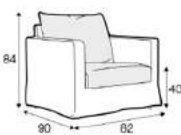

ARMCHAIR
FROM £950