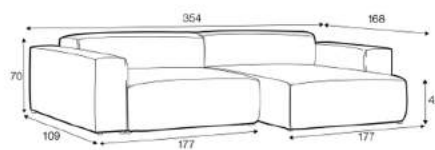

SET 4 (ELEMENT 144X109 + CHAISE 144X168 + 2X ARMREST)
FROM £5,450

AVAILABLE IN A CHOICE OF FABRICS

MADE IN POLAND

LEAD TIME: 8-10 WEEKS