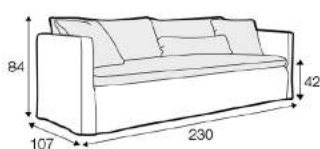

LOOSE COVER
3 SEATER (DIVIDED)
FROM £3,475