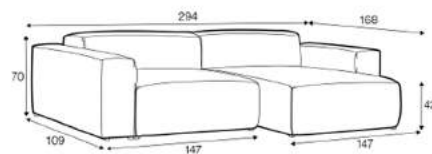

SET 2 (ELEMENT 114X109 + CHAISLONGUE 114X168 + 2X ARMREST)
FROM £4,875