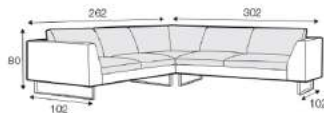

SET 13 LEFT (OR RIGHT)
FROM £5,495