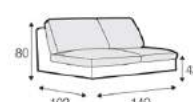

2 SEATER
NO ARMS
FROM £1,725

AVAILABLE IN A CHOICE OF FABRICS WITH A CHOICE OF LEG OPTIONS

MADE IN POLAND

LEAD TIME: 8-10 WEEKS