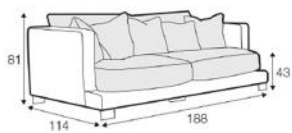

## COLCHESTER

ARMCHAIR  
FROM £1,395

2 SEATER  
FROM £1,995

3 SEATER (DIVIDED)  
FROM £2,550

4 SEATER (DIVIDED)  
FROM £2,895

FOOTSTOOL  
FROM £775

SET 1  
FROM £5,995

SET 2  
FROM £6,495