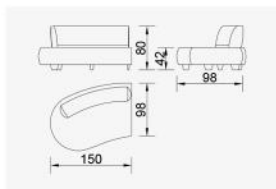

LEFT UNIT
FROM £1,895