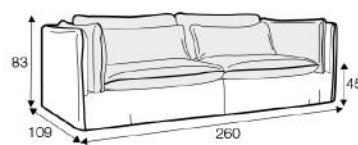

3.5 SEATER (DIVIDED)
FROM £3,695