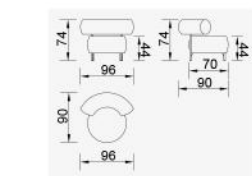

ARMCHAIR  
FROM £895

SINGLE SOFA  
FROM £1,895

2 SEATER  
FROM £3,750

3 SEATER  
SHALLOW CURVE  
FROM £5,350

3 SEATER  
DEEP CURVE  
FROM £5,650

SET 8  
LEFT + 2 X CORNER  
+ RIGHT  
FROM £7,550

SET 11  
LEFT + 2 X CORNER  
+ INNER + RIGHT  
FROM £9,150