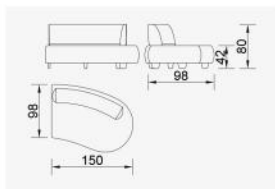

RIGHT UNIT
FROM £1,895