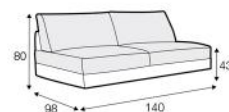

ARMCHAIR  
NO ARMS  
FROM £1,150

ARMCHAIR WIDE  
LEFT (OR RIGHT)  
FROM £1,495

ARMCHAIR WIDE  
NO ARMS  
FROM £1,350

2 SEATER  
LEFT (OR RIGHT)  
FROM £1,950

2 SEATER  
NO ARMS  
FROM £1,795

AVAILABLE IN A CHOICE OF FABRICS WITH A CHOICE OF LEG OPTIONS