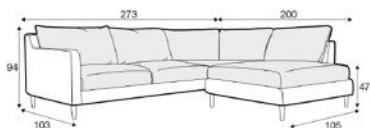

# SOFAS

LATHAMS LOVES...

SNUGGLE UP - LOOSE COVER OR LOOSE COVER WITH VELCRO

ARMCHAIR  
FROM £950

2 SEATER  
FROM £1,795

3 SEATER  
FROM £2,095

3XL SEATER (DIVIDED)  
FROM £2,575

FOOTSTOOL  
FROM £525