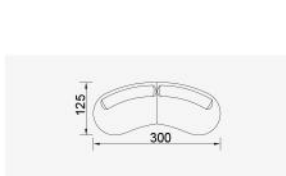

2 SEATER
FROM £3,750