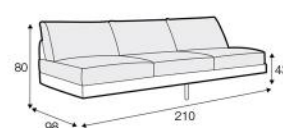

3XL SEATER NO ARMS
FROM £2,395