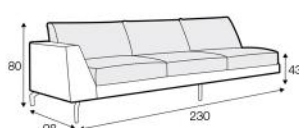

3XL SEATER LEFT (OR RIGHT)
FROM £2,575