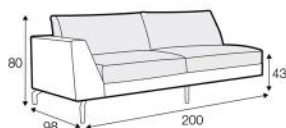

3 SEATER LEFT (OR RIGHT)
FROM £2,295