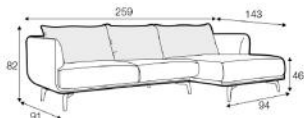

## MIMI - FIXED SEAT

ARMCHAIR  
FROM £1,295

LOVESEAT  
FROM £1,650

2 SEATER  
FROM £1,750

3 SEATER  
FROM £2,495

4 SEATER (DIVIDED)  
FROM £2,850

SET 1 LEFT (OR RIGHT)  
FROM £2,995

SET 2 RIGHT (OR LEFT)  
FROM £3,350