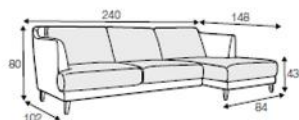

SET 1 RIGHT (OR LEFT)
FROM £3,550