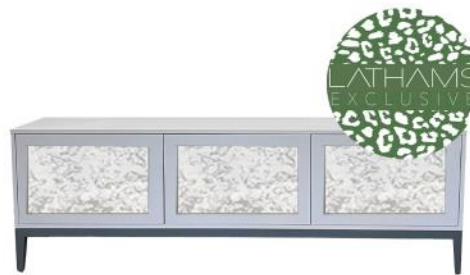

THE LOVER TV UNIT - ANTIQUE MIRROR

PRICE: FROM £1,895
DIMENSIONS:
2 DOOR: H65 X W112 X D50
3 DOOR: H65 X W164 X D50
4 DOOR: H65 X W220 X D50

LEAD TIME: 10-12 WEEKS

OPTIONS:
ANY FARROW & BALL COLOUR