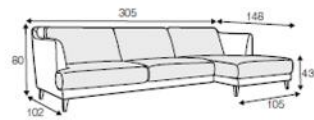

SET 2 RIGHT (OR LEFT)
FROM £3,995