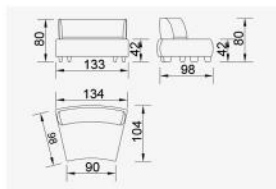

INNER UNIT
FROM £1,595