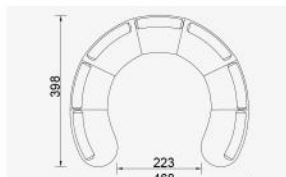

SET 14
LEFT + 3 X INNER
+ 2 X CORNER + RIGHT
FROM £12,350

AVAILABLE IN A CHOICE OF FABRICS

MADE IN TÜRKIYE

LEAD TIME: 12 WEEKS