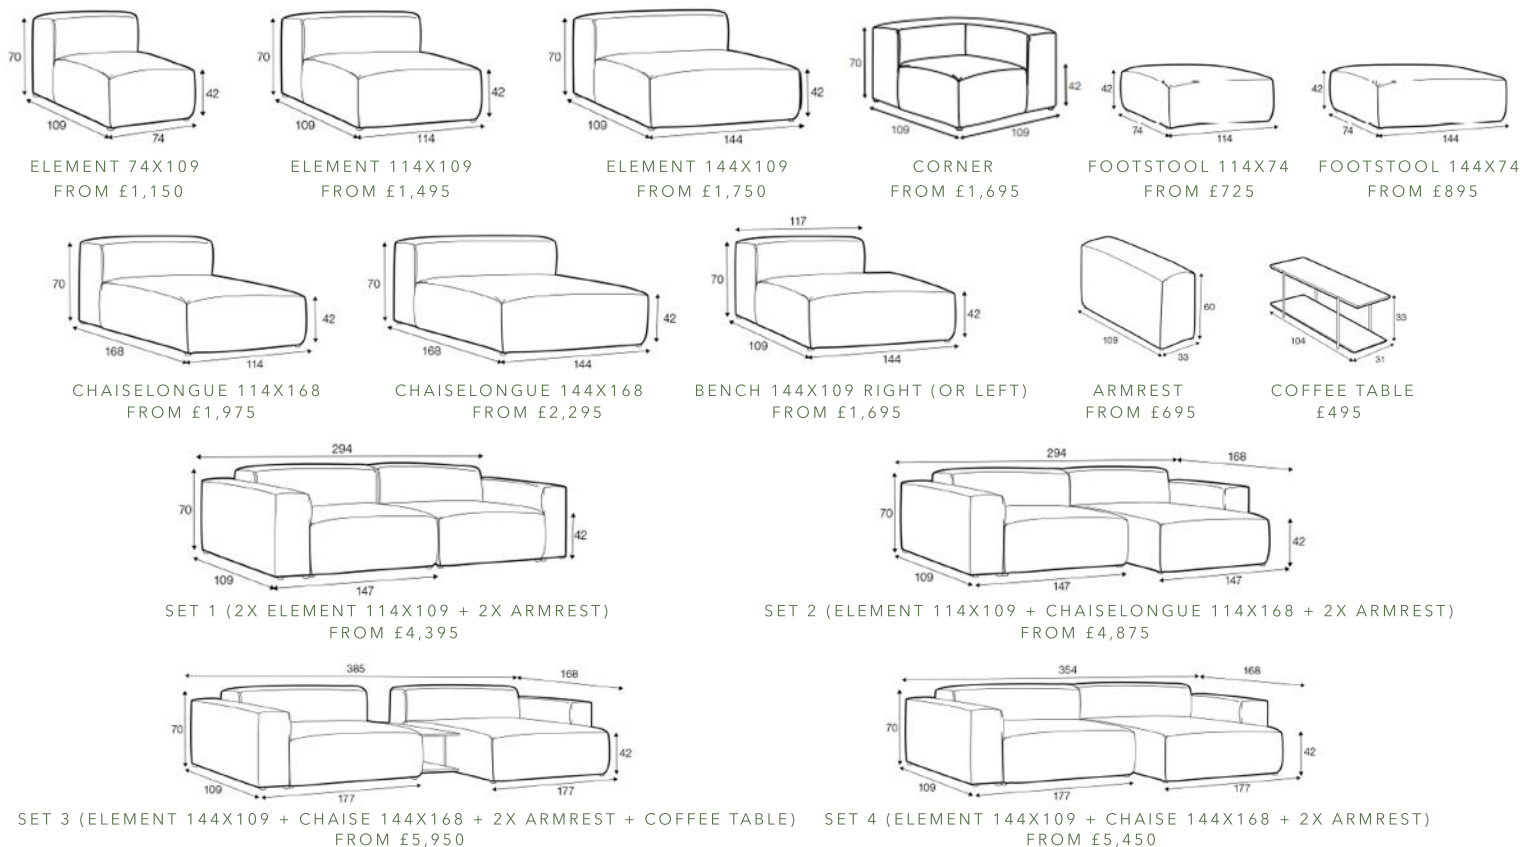

EDEN - LOOSE COVER WITH VELCRO

AVAILABLE IN A CHOICE OF FABRICS

MADE IN POLAND

LEAD TIME: 8-10 WEEKS