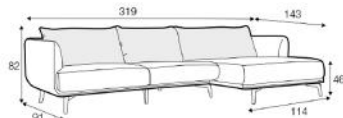

## MIMI - FIXED SEAT

ARMCHAIR  
FROM £1,295

LOVESEAT  
FROM £1,650

2 SEATER  
FROM £1,750

3 SEATER  
FROM £2,495

4 SEATER (DIVIDED)  
FROM £2,850

SET 1 LEFT (OR RIGHT)  
FROM £2,995

SET 2 RIGHT (OR LEFT)  
FROM £3,350