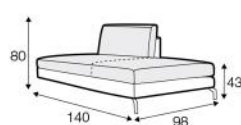

CHAISELONGUE LONG  
RIGHT (OR LEFT)  
FROM £2,095

BENCH  
RIGHT (OR LEFT)  
FROM £1,395

CORNER 90°  
FROM £1,475

HEADREST NARROW W50  
FROM £105

HEADREST WIDE W70  
FROM £125

END PART LEFT (OR RIGHT)  
FROM £115