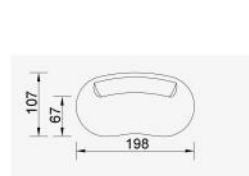

SINGLE SOFA
FROM £1,895