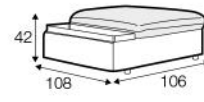

FOOTSTOOL WITH TRAY
FROM £925