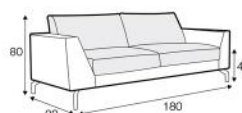

2 SEATER
FROM £2,150