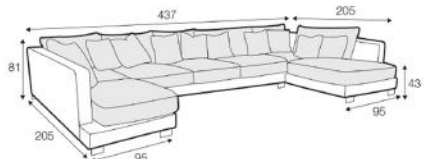

## COLCHESTER

ARMCHAIR  
FROM £1,395

2 SEATER  
FROM £1,995

3 SEATER (DIVIDED)  
FROM £2,550

4 SEATER (DIVIDED)  
FROM £2,895

FOOTSTOOL  
FROM £775

SET 1  
FROM £5,995

SET 2  
FROM £6,495