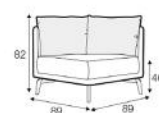

CORNER 90°
FROM £1,250