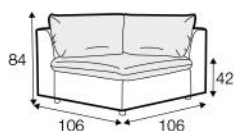

## ECHO

3 SEATER  
FROM £2,295

3 SEATER LEFT (OR RIGHT)  
FROM £2,050

3 SEATER WITHOUT ARMS  
FROM £1,795

CHAISE WITH TRAY RIGHT OR LEFT  
FROM £2,250

CHAISE WITHOUT ARMS  
FROM £2,150

FOOTSTOOL  
FROM £775