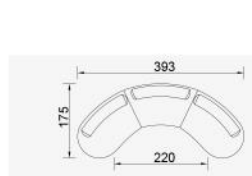

ARMCHAIR  
FROM £895

SINGLE SOFA  
FROM £1,895

2 SEATER  
FROM £3,750

3 SEATER  
SHALLOW CURVE  
FROM £5,350

3 SEATER  
DEEP CURVE  
FROM £5,650

SET 8  
LEFT + 2 X CORNER  
+ RIGHT  
FROM £7,550

SET 11  
LEFT + 2 X CORNER  
+ INNER + RIGHT  
FROM £9,150