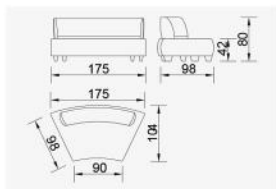

CORNER UNIT
FROM £1,895