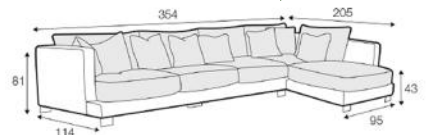

SET 4 RIGHT (OR LEFT)
FROM £4,795