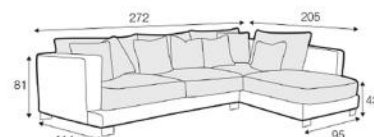

## COLCHESTER

ARMCHAIR  
FROM £1,395

2 SEATER  
FROM £1,995

3 SEATER (DIVIDED)  
FROM £2,550

4 SEATER (DIVIDED)  
FROM £2,895

FOOTSTOOL  
FROM £775

SET 1  
FROM £5,995

SET 2  
FROM £6,495