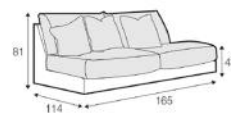

SET 3 RIGHT (OR LEFT)  
FROM £3,995

SET 4 RIGHT (OR LEFT)  
FROM £4,795

SET 5  
FROM £5,395

2 SEATER LEFT (OR RIGHT)  
FROM £2,025

2 SEATER NO ARMS  
FROM £1,950

4 SEATER LEFT (OR RIGHT)  
FROM £3,275

4 SEATER NO ARMS  
FROM £2,995