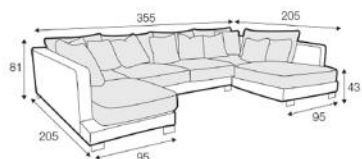

## COLCHESTER

ARMCHAIR  
FROM £1,395

2 SEATER  
FROM £1,995

3 SEATER (DIVIDED)  
FROM £2,550

4 SEATER (DIVIDED)  
FROM £2,895

FOOTSTOOL  
FROM £775

SET 1  
FROM £5,995

SET 2  
FROM £6,495