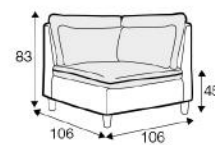

CORNER 90°
FROM £1,695