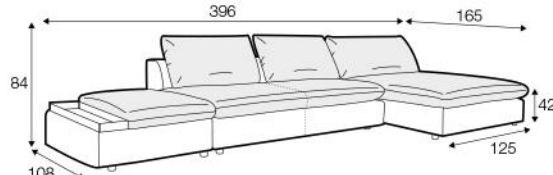

CORNER  
FROM £1,550

ELEMENT 130X108 LEFT (OR RIGHT)  
FROM £1,595

ELEMENT 108X108  
FROM £1,425

FOOTSTOOL WITH TRAY  
FROM £925

SET 1  
FROM £4,250

SET 2  
FROM £4,850

AVAILABLE IN A CHOICE OF FABRICS

MADE IN POLAND