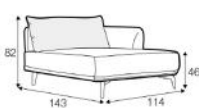

FOOTSTOOL  
FROM £795

CHAISELONGUE  
RIGHT (OR LEFT)  
FROM £1,595

CHAISELONGUE WIDE  
RIGHT (OR LEFT)  
FROM £1,795

DIVAN  
RIGHT (OR LEFT)  
FROM £2,195

BENCH WITH TRAY  
RIGHT (OR LEFT)  
FROM £1,295

AVAILABLE IN A CHOICE OF FABRICS WITH A CHOICE OF LEG OPTIONS