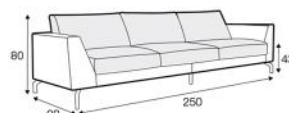

3XL SEATER (DIVIDED)
FROM £2,795