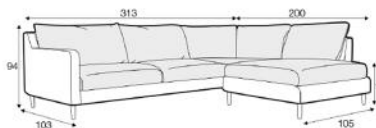

SET 2 RIGHT (OR LEFT)
FROM £3,850