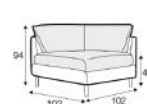

SET 1 RIGHT (OR LEFT)  
FROM £3,495

SET 2 RIGHT (OR LEFT)  
FROM £3,850

SET 3  
FROM £4,250

SET 4 RIGHT (OR LEFT)  
FROM £4,595

SET 5  
FROM £4,895

2 SEATER  
LEFT (OR RIGHT)  
FROM £1,795

2 SEATER  
NO ARMS  
FROM £1,395