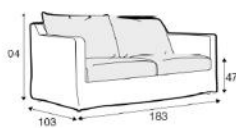

# SOFAS

LATHAMS LOVES...

SNUGGLE UP - LOOSE COVER OR LOOSE COVER WITH VELCRO

ARMCHAIR  
FROM £950

2 SEATER  
FROM £1,795

3 SEATER  
FROM £2,095

3XL SEATER (DIVIDED)  
FROM £2,575

FOOTSTOOL  
FROM £525