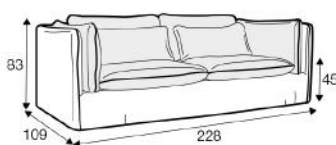

3 SEATER
FROM £3,250