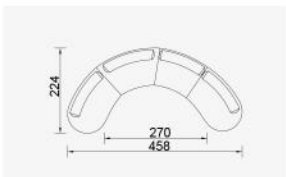

ARMCHAIR  
FROM £895

SINGLE SOFA  
FROM £1,895

2 SEATER  
FROM £3,750

3 SEATER  
SHALLOW CURVE  
FROM £5,350

3 SEATER  
DEEP CURVE  
FROM £5,650

SET 8  
LEFT + 2 X CORNER  
+ RIGHT  
FROM £7,550

SET 11  
LEFT + 2 X CORNER  
+ INNER + RIGHT  
FROM £9,150