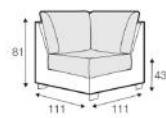

CORNER
FROM £1,675