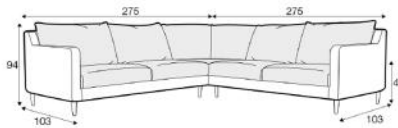

SET 3
FROM £4,250