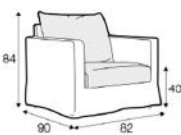

ARMCHAIR
FROM £950