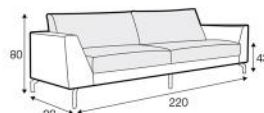

3 SEATER
FROM £2,450