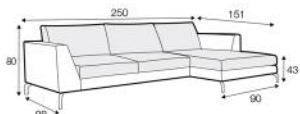

SET 1 RIGHT (OR LEFT)
FROM £3,650