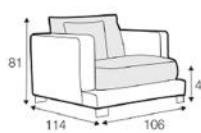

ARMCHAIR
FROM £1,395