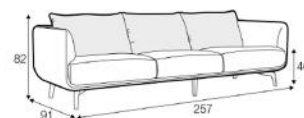

## MIMI - FIXED SEAT

ARMCHAIR  
FROM £1,295

LOVESEAT  
FROM £1,650

2 SEATER  
FROM £1,750

3 SEATER  
FROM £2,495

4 SEATER (DIVIDED)  
FROM £2,850

SET 1 LEFT (OR RIGHT)  
FROM £2,995

SET 2 RIGHT (OR LEFT)  
FROM £3,350