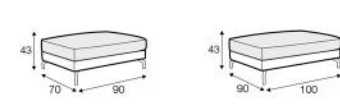

SET 5  
FROM £5,375

SET 6  
FROM £6,050

SET 9 LEFT (OR RIGHT)  
FROM £5,695

SET 10 RIGHT (OR LEFT)  
FROM £5,150

SET 11 RIGHT (OR LEFT)  
FROM £4,795

FOOTSTOOL SML FROM £695  
FOOTSTOOL LRG FROM £815

ARMCHAIR  
LEFT (OR RIGHT)  
FROM £1,325