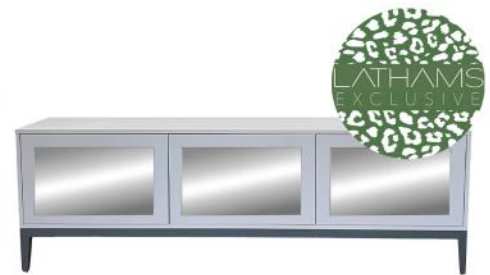

THE LOVER TV UNIT - MIRROR

PRICE: FROM £1,850
DIMENSIONS:
2 DOOR: H65 X W112 X D50
3 DOOR: H65 X W164 X D50
4 DOOR: H65 X W220 X D50

LEAD TIME: 10-12 WEEKS

OPTIONS:
ANY FARROW & BALL COLOUR