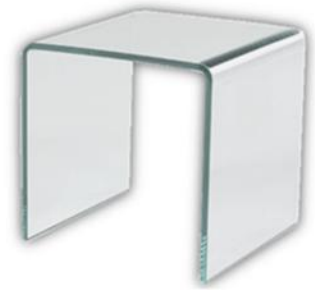

ACRYLIC SIDE TABLE

PRICE: £169
DIMENSIONS: H50 X W50 X D40
LEAD TIME: 4 WEEKS