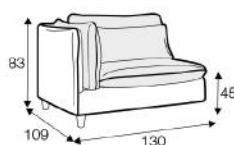

ELEMENT 130
LEFT (OR RIGHT)
FROM £1,895