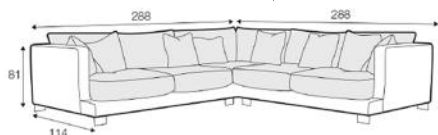

SET 5
FROM £5,395