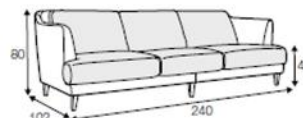

3XL SEATER (TWO PARTS)
THREE SEAT CUSHIONS
FROM £3,495