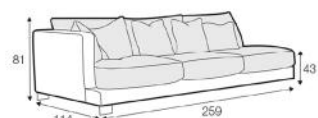

SET 3 RIGHT (OR LEFT)  
FROM £3,995

SET 4 RIGHT (OR LEFT)  
FROM £4,795

SET 5  
FROM £5,395

2 SEATER LEFT (OR RIGHT)  
FROM £2,025

2 SEATER NO ARMS  
FROM £1,950

4 SEATER LEFT (OR RIGHT)  
FROM £3,275

4 SEATER NO ARMS  
FROM £2,995