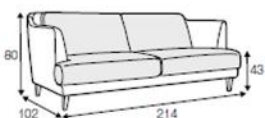

# SOFAS

LATHAMS LOVES...

HARMONY

ARMCHAIR  
FROM £1,550

LOVESEAT  
FROM £1,695

FOOTSTOOL 70X45  
FROM £650

FOOTSTOOL 90X45  
FROM £695

2 SEATER  
FROM £2,195