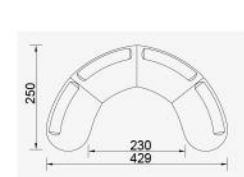

ARMCHAIR  
FROM £895

SINGLE SOFA  
FROM £1,895

2 SEATER  
FROM £3,750

3 SEATER  
SHALLOW CURVE  
FROM £5,350

3 SEATER  
DEEP CURVE  
FROM £5,650

SET 8  
LEFT + 2 X CORNER  
+ RIGHT  
FROM £7,550

SET 11  
LEFT + 2 X CORNER  
+ INNER + RIGHT  
FROM £9,150