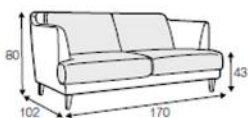

# SOFAS

LATHAMS LOVES...

HARMONY

ARMCHAIR  
FROM £1,550

LOVESEAT  
FROM £1,695

FOOTSTOOL 70X45  
FROM £650

FOOTSTOOL 90X45  
FROM £695

2 SEATER  
FROM £2,195