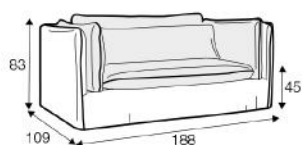

2 SEATER
FROM £2,650