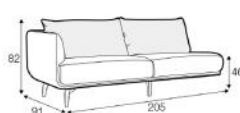

3 SEATER LEFT (OR RIGHT)
FROM £1,995