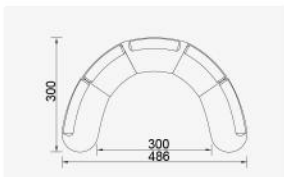

SET 20
LEFT + 2 X INNER
+ CORNER + RIGHT
FROM £8,850