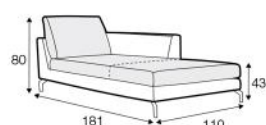

CHAISELONGUE LONG  
RIGHT (OR LEFT)  
FROM £2,095

BENCH  
RIGHT (OR LEFT)  
FROM £1,395

CORNER 90°  
FROM £1,475

HEADREST NARROW W50  
FROM £105

HEADREST WIDE W70  
FROM £125

END PART LEFT (OR RIGHT)  
FROM £115