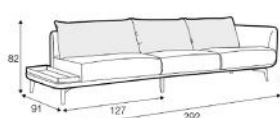

## MIMI - FIXED SEAT

ARMCHAIR  
FROM £1,295

LOVESEAT  
FROM £1,650

2 SEATER  
FROM £1,750

3 SEATER  
FROM £2,495

4 SEATER (DIVIDED)  
FROM £2,850

SET 1 LEFT (OR RIGHT)  
FROM £2,995

SET 2 RIGHT (OR LEFT)  
FROM £3,350