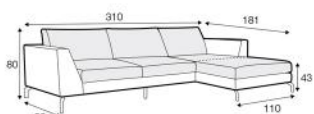

SET 2 RIGHT (OR LEFT)
FROM £4,375