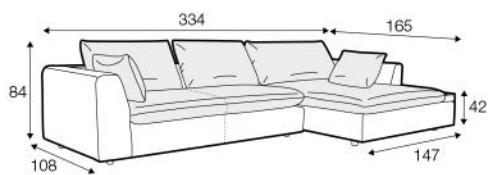

CORNER  
FROM £1,550

ELEMENT 130X108 LEFT (OR RIGHT)  
FROM £1,595

ELEMENT 108X108  
FROM £1,425

FOOTSTOOL WITH TRAY  
FROM £925

SET 1  
FROM £4,250

SET 2  
FROM £4,850

AVAILABLE IN A CHOICE OF FABRICS

MADE IN POLAND