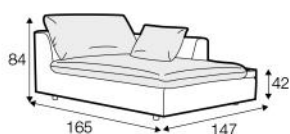

## ECHO

3 SEATER  
FROM £2,295

3 SEATER LEFT (OR RIGHT)  
FROM £2,050

3 SEATER WITHOUT ARMS  
FROM £1,795

CHAISE WITH TRAY RIGHT OR LEFT  
FROM £2,250

CHAISE WITHOUT ARMS  
FROM £2,150

FOOTSTOOL  
FROM £775