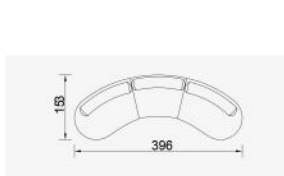

3 SEATER
SHALLOW CURVE
FROM £5,350