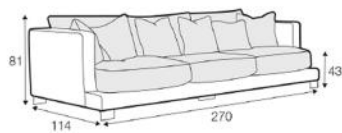

## COLCHESTER

ARMCHAIR  
FROM £1,395

2 SEATER  
FROM £1,995

3 SEATER (DIVIDED)  
FROM £2,550

4 SEATER (DIVIDED)  
FROM £2,895

FOOTSTOOL  
FROM £775

SET 1  
FROM £5,995

SET 2  
FROM £6,495