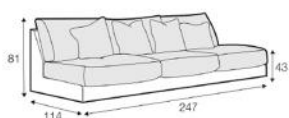

SET 3 RIGHT (OR LEFT)  
FROM £3,995

SET 4 RIGHT (OR LEFT)  
FROM £4,795

SET 5  
FROM £5,395

2 SEATER LEFT (OR RIGHT)  
FROM £2,025

2 SEATER NO ARMS  
FROM £1,950

4 SEATER LEFT (OR RIGHT)  
FROM £3,275

4 SEATER NO ARMS  
FROM £2,995