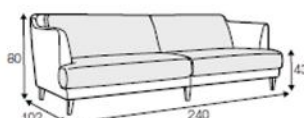

3XL SEATER (TWO PARTS)
TWO SEAT CUSHIONS
FROM £3,295