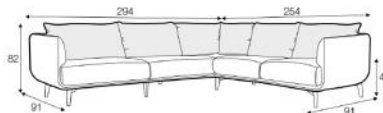

SET 5 RIGHT (OR LEFT)
FROM £4,995