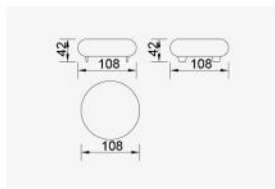

FOOTSTOOL
FROM £795