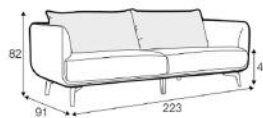

## MIMI - FIXED SEAT

ARMCHAIR  
FROM £1,295

LOVESEAT  
FROM £1,650

2 SEATER  
FROM £1,750

3 SEATER  
FROM £2,495

4 SEATER (DIVIDED)  
FROM £2,850

SET 1 LEFT (OR RIGHT)  
FROM £2,995

SET 2 RIGHT (OR LEFT)  
FROM £3,350