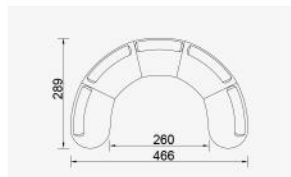

ARMCHAIR  
FROM £895

SINGLE SOFA  
FROM £1,895

2 SEATER  
FROM £3,750

3 SEATER  
SHALLOW CURVE  
FROM £5,350

3 SEATER  
DEEP CURVE  
FROM £5,650

SET 8  
LEFT + 2 X CORNER  
+ RIGHT  
FROM £7,550

SET 11  
LEFT + 2 X CORNER  
+ INNER + RIGHT  
FROM £9,150