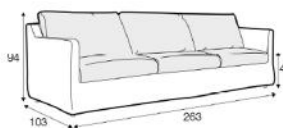

# SOFAS

LATHAMS LOVES...

SNUGGLE UP - LOOSE COVER OR LOOSE COVER WITH VELCRO

ARMCHAIR  
FROM £950

2 SEATER  
FROM £1,795

3 SEATER  
FROM £2,095

3XL SEATER (DIVIDED)  
FROM £2,575

FOOTSTOOL  
FROM £525