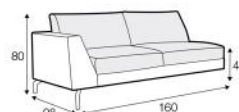

2 SEATER
LEFT (OR RIGHT)
FROM £1,950