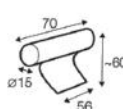

CHAISELONGUE LONG  
RIGHT (OR LEFT)  
FROM £2,095

BENCH  
RIGHT (OR LEFT)  
FROM £1,395

CORNER 90°  
FROM £1,475

HEADREST NARROW W50  
FROM £105

HEADREST WIDE W70  
FROM £125

END PART LEFT (OR RIGHT)  
FROM £115