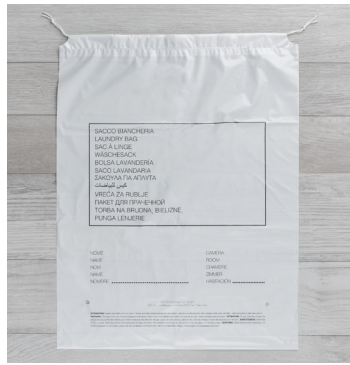

LAUNDRY BAG WITH COTTON STRING, WITH ROOM REFERENCES

G05C_BK