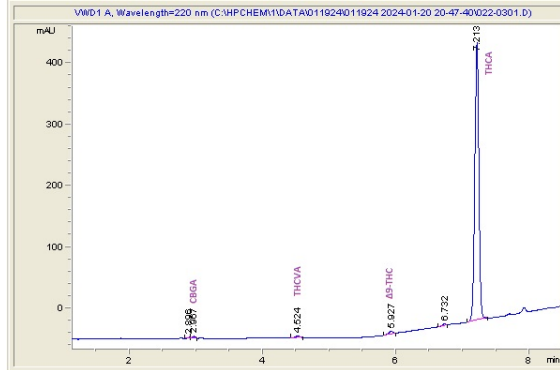

The Dopest

Sample 727-011224-003

Purple Punch Premium

Sample Submitted: 01-12-2024; Report Date: 01-20-2024

Purple Punch Premium

Plant Material: Hemp Flower

Chromatogram

Cannabinoid Profile

Cannabinoid Profile by HPLC

0.15%
Delta-9-THC

0.00%
CBD

14.19%
Total Cannabinoids

Cannabinoid	% wt	mg/g
CBGA	0.079	0.79
THCVa	0.095	0.95
Delta-9-THC	0.153	1.53
THCA	13.86	138.58
Total Cannabinoids	14.19	141.9
Calculated Total THC	12.31	123.06
Calculated CBD Yield	0.00	0.00
Calculated Total THC = Delta-9-THC + 0.877 * THCA		
Calculated Maximum CBD Yield = CBD + 0.877 * CBDA		