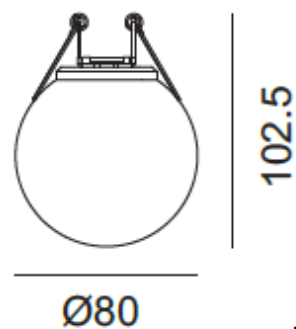

## Installation information

Area	Ceiling
Method	Recessed
Cut hole size	Φ35mm
Embedded height	/

---

## Technical general

System power	4W
Flux	155lm
Beam angle	L
Material	Aluminum
Appearance color	WBL
Size	Φ80*102.5mm
Adjustable angle	Not available
Ingress protection	IP20
Input voltage	220-240VAC
Electrical level	Class II

## Other options

Beam angle	/
Color temperature	/
Color	/
Appearance color	/

---

## Line drawing

Unit: mm