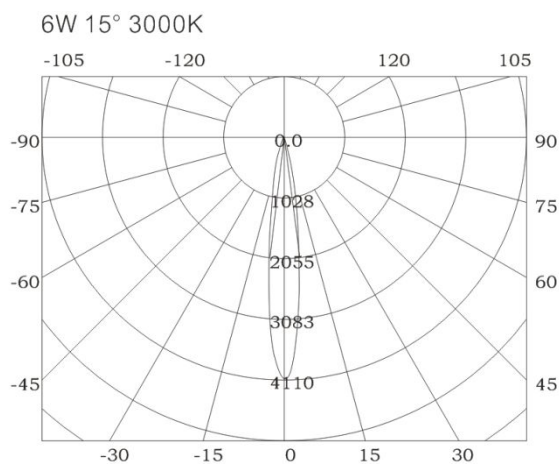

Installation information

Area	Wall
Method	Surface Mounted
Cut hole size	/
Embedded height	/

Technical general

System power	7.1W
Flux	413lm
Beam angle	15°
Material	Aluminum
Appearance color	PAB
Size	153*165*35.6mm
Adjustable angle	Available
Ingress protection	IP20
Input voltage	220-240VAC
Electrical level	Class I

Photometric graph