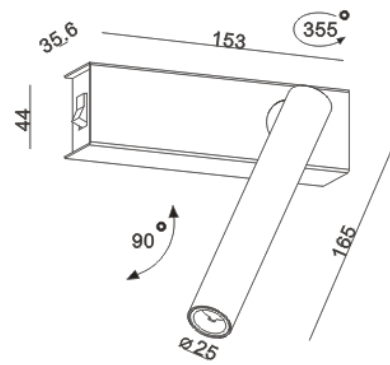

## Technical general

System power	7.1W
Flux	413lm
Beam angle	15°
Material	Aluminum
Appearance color	PAB
Size	153*165*35.6mm
Adjustable angle	Available
Ingress protection	IP20
Input voltage	220-240VAC
Electrical level	Class I

## Other options

Beam angle	/
Color temperature	2700K 4000K
Color	/
Appearance color	PAW

---

3D module

Line drawing

Unit: mm