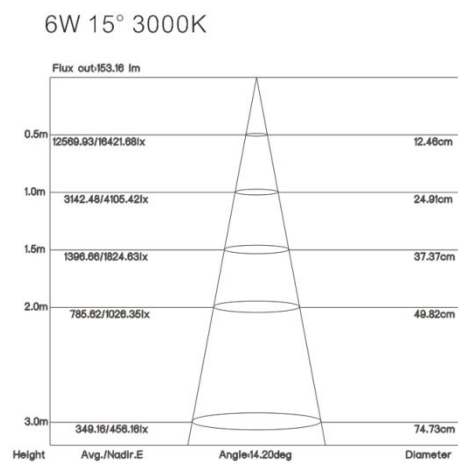

Installation information

Area	Wall
Method	Surface Mounted
Cut hole size	/
Embedded height	/

Technical general

System power	7.1W
Flux	413lm
Beam angle	15°
Material	Aluminum
Appearance color	PAB
Size	153*165*35.6mm
Adjustable angle	Available
Ingress protection	IP20
Input voltage	220-240VAC
Electrical level	Class I

Photometric graph