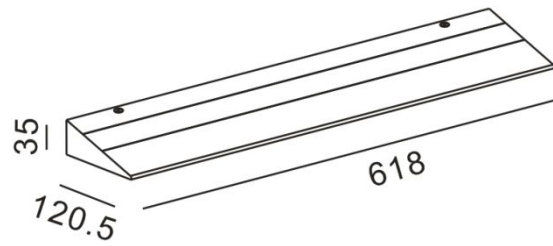

## Technical general

System power	56W
Flux	3637lm
Beam angle	L
Material	Aluminum
Appearance color	PAW
Size	618*120.5*35mm
Adjustable angle	Not available
Ingress protection	IP20
Input voltage	100-240VAC
Electrical level	Class I

# FLUA®

3D module

Line drawing

Unit: mm