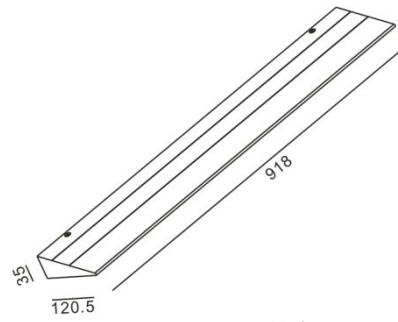

WWW.FLUA.COM

Installation information

Area	Wall
Method	Surface Mounted
Cut hole size	/
Embedded height	/

Technical general

System power	84.9W
Flux	5420lm
Beam angle	L
Material	Aluminum
Appearance color	PAW
Size	918*120.5*35mm
Adjustable angle	Not available
Ingress protection	IP20
Input voltage	100-240VAC
Electrical level	Class I

Other options

Beam angle	/
Color temperature	2700K 4000K
Color	/
Appearance color	PAB

3D module

Line drawing

Unit: mm

Instructions