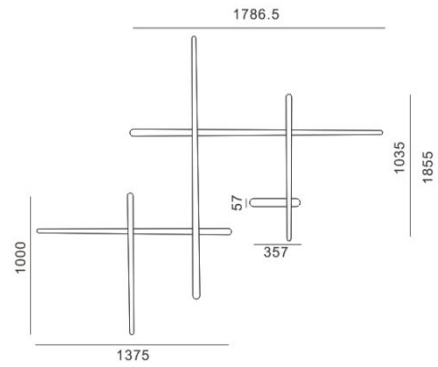

Designer	RUAN XIAO MING
Sales status	On Sale
Product classification	Interior
Model	414254DX

WWW.FLUA.COM

Installation information

Area	Wall
Method	Surface Mounted
Cut hole size	/
Embedded height	/

Technical general

System power	54W
Flux	/
Beam angle	L
Material	Aluminum
Appearance color	WWH
Size	1855*1786.5*60mm
Adjustable angle	Not available
Ingress protection	IP20
Input voltage	90-305VAC 50/60Hz
Electrical level	Class I

Electrical parameters

Driver brand	MEAN WELL
Driver type	LPF-60D-30
Electrical installation	Build in
Dimming mode	0-10V dimming

Light source parameters

Brand	EDISON
Type	5630
Power	48.6W
Light color	WW
Color temperature	3000K
CRI	80

Other options

Beam angle	/
Color temperature	2700K 4000K 5000K
Color	/
Appearance color	WBL/WCF

3D module

Line drawing

Unit: mm

Instructions

	<p>Accessory Set</p>	
<p>1 <i>Disassemble</i></p>	<p>2 <i>hole pattern</i></p>	
<p>3</p>		