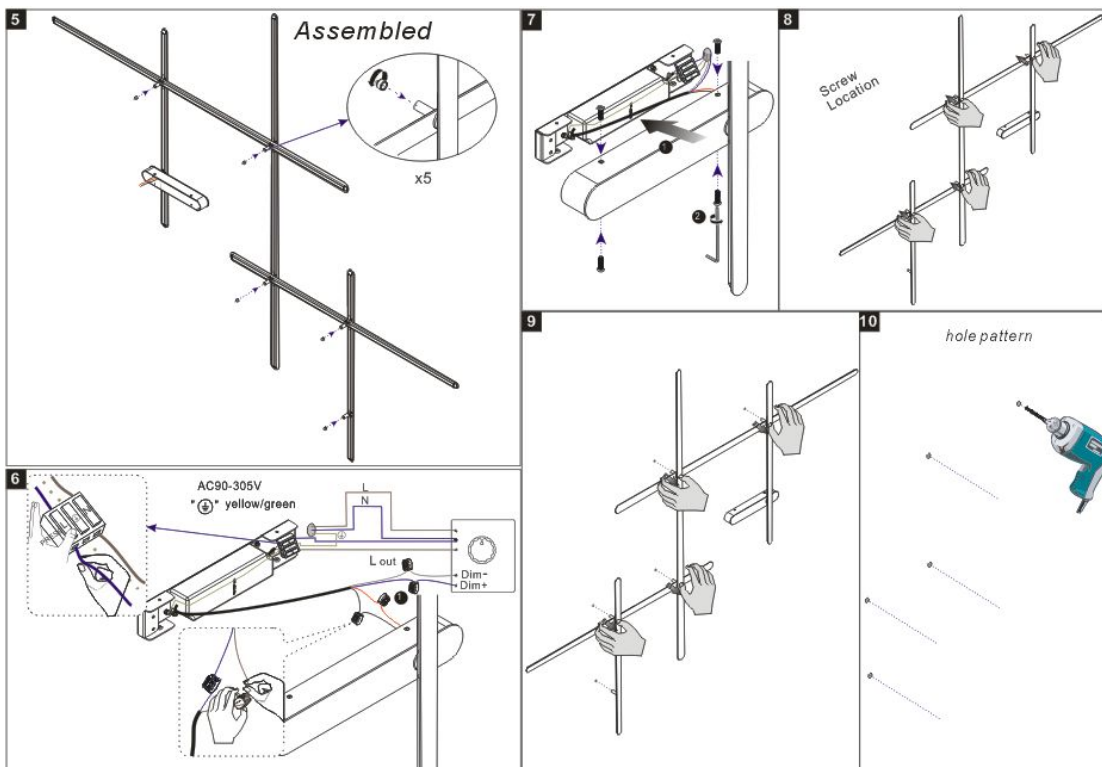

System power	54W
Flux	/
Beam angle	L
Material	Aluminum
Appearance color	WWH
Size	1855*1786.5*60mm
Adjustable angle	Not available
Ingress protection	IP20
Input voltage	90-305VAC 50/60Hz
Electrical level	Class I

Other options

Beam angle	/
Color temperature	2700K 4000K 5000K
Color	/
Appearance color	WBL/WCF

3D module

Line drawing

Unit: mm

Instructions

	<p>Accessory Set</p>	
<p>1 <i>Disassemble</i></p>	<p>2 <i>hole pattern</i></p>	
<p>3</p>		