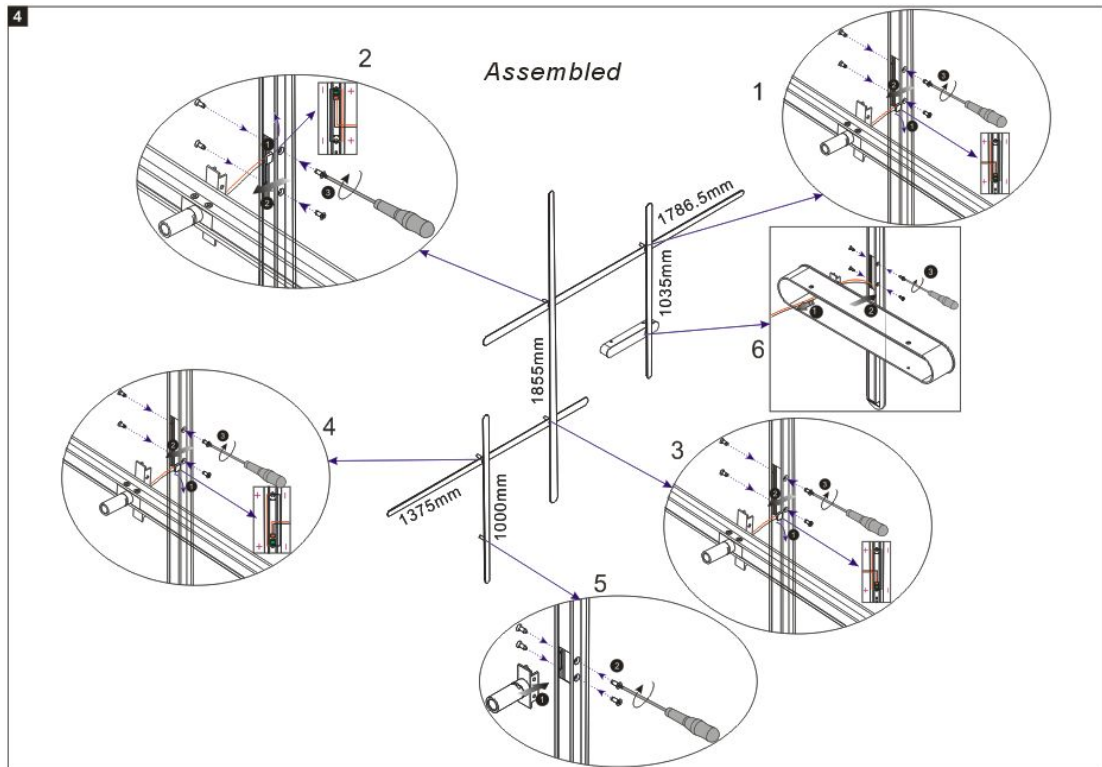

System power	54W
Flux	/
Beam angle	L
Material	Aluminum
Appearance color	WWH
Size	1855*1786.5*60mm
Adjustable angle	Not available
Ingress protection	IP20
Input voltage	90-305VAC 50/60Hz
Electrical level	Class I

Other options

Beam angle	/
Color temperature	2700K 4000K 5000K
Color	/
Appearance color	WBL/WCF

3D module

Line drawing

Unit: mm

Instructions

	<p>Accessory Set</p>	
<p>1 <i>Disassemble</i></p>	<p>2 <i>hole pattern</i></p>	
<p>3</p>		