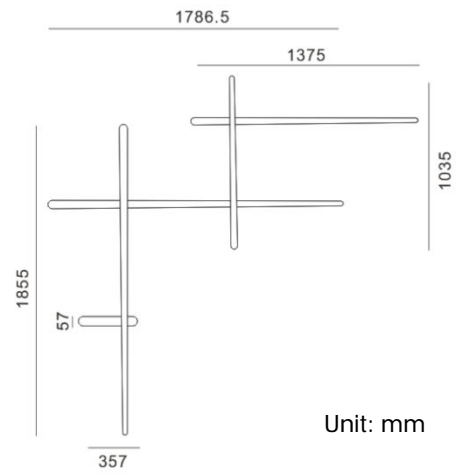

System power	47W
Flux	/
Beam angle	L
Material	Aluminum
Appearance color	WWH
Size	1855*1786.5*60mm
Adjustable angle	Not available
Ingress protection	IP20
Input voltage	90-305VAC 50/60Hz
Electrical level	Class I

Other options

Beam angle	/
Color temperature	2700K 4000K 5000K
Color	/
Appearance color	WBL/WCF

FLUA®

3D module

Line drawing

Instructions

FLUA®