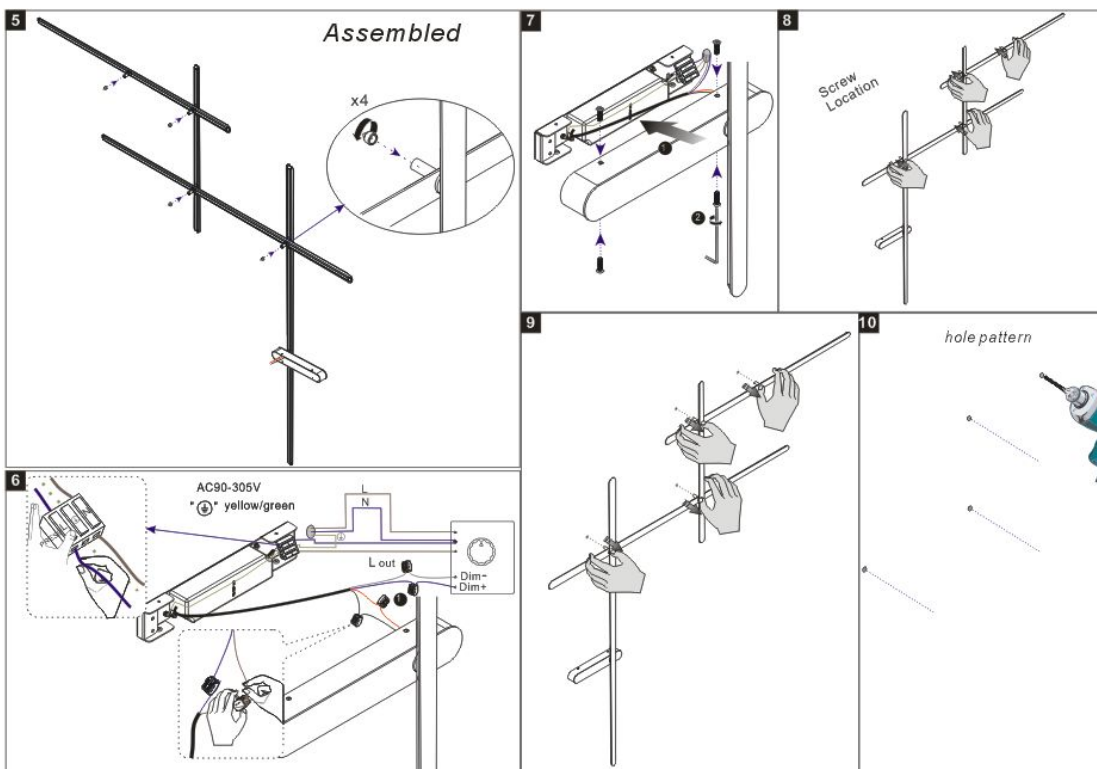

System power	47W
Flux	/
Beam angle	L
Material	Aluminum
Appearance color	WWH
Size	1855*1786.5*60mm
Adjustable angle	Not available
Ingress protection	IP20
Input voltage	90-305VAC 50/60Hz
Electrical level	Class I

Other options

Beam angle	/
Color temperature	2700K 4000K 5000K
Color	/
Appearance color	WBL/WCF

FLUA®

3D module

Line drawing

Instructions

FLUA®