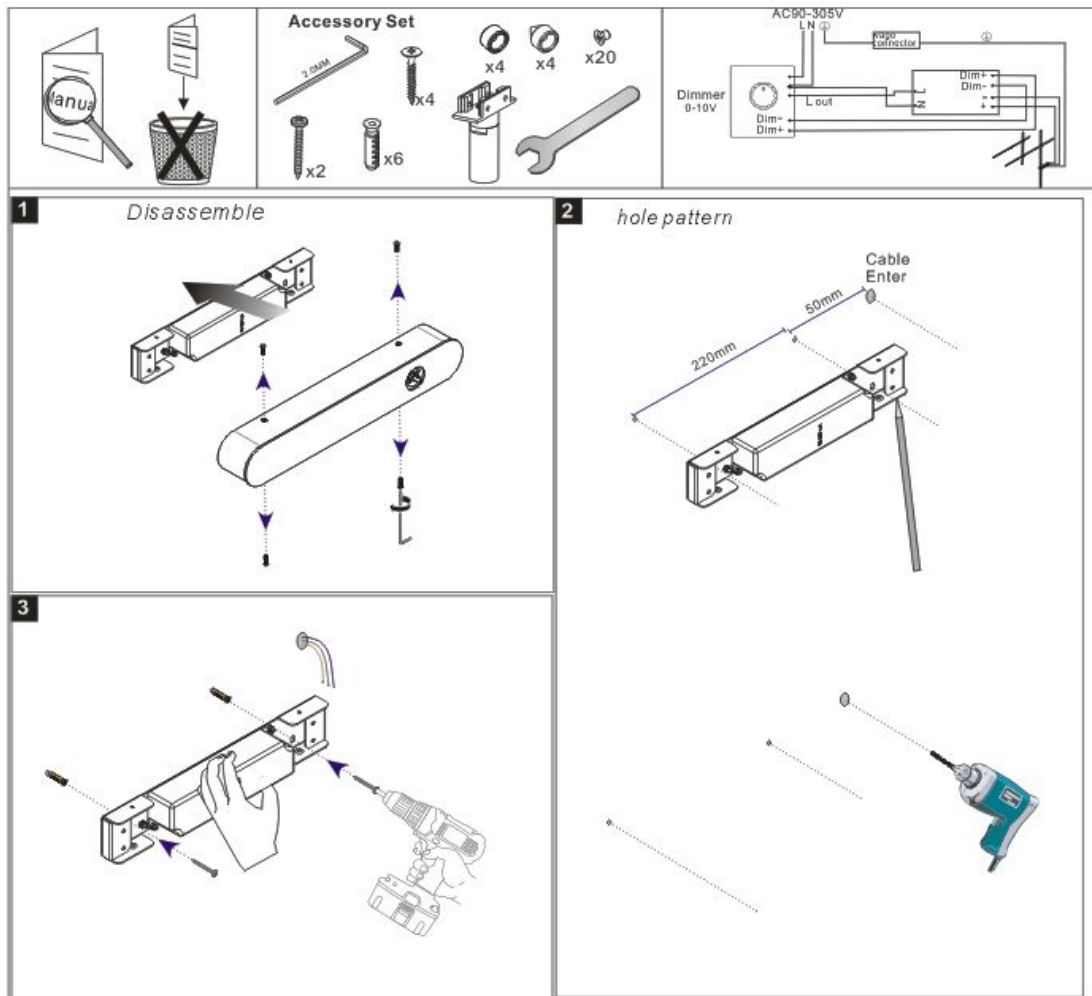

System power	47W
Flux	/
Beam angle	L
Material	Aluminum
Appearance color	WWH
Size	1855*1786.5*60mm
Adjustable angle	Not available
Ingress protection	IP20
Input voltage	90-305VAC 50/60Hz
Electrical level	Class I

Other options

Beam angle	/
Color temperature	2700K 4000K 5000K
Color	/
Appearance color	WBL/WCF

FLUA®

3D module

Line drawing

Instructions

FLUA®