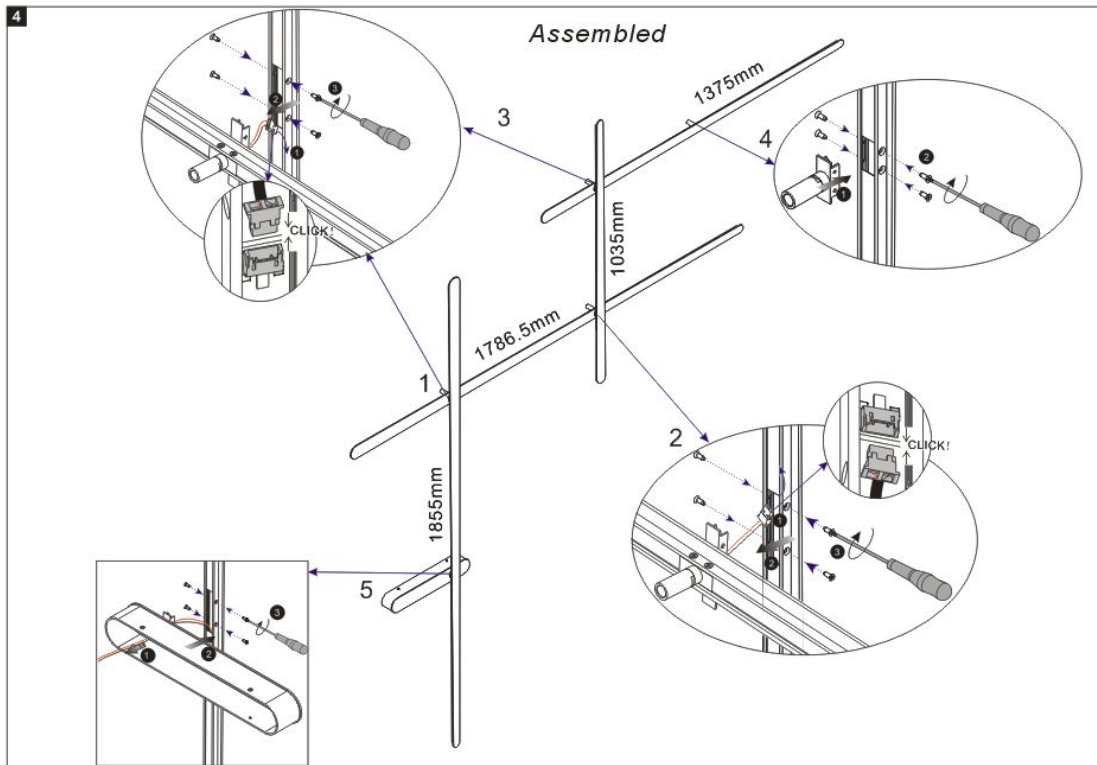

System power	47W
Flux	/
Beam angle	L
Material	Aluminum
Appearance color	WWH
Size	1855*1786.5*60mm
Adjustable angle	Not available
Ingress protection	IP20
Input voltage	90-305VAC 50/60Hz
Electrical level	Class I

Other options

Beam angle	/
Color temperature	2700K 4000K 5000K
Color	/
Appearance color	WBL/WCF

FLUA®

3D module

Line drawing

Instructions

FLUA®