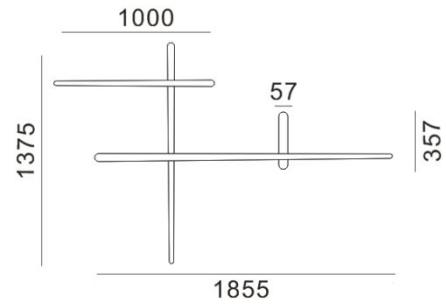

## Technical general

System power	33W
Flux	/
Beam angle	L
Material	Aluminum
Appearance color	WWH
Size	1855*1375*60mm
Adjustable angle	Not available
Ingress protection	IP20
Input voltage	90-305VAC 50/60Hz
Electrical level	Class I

## Other options

Beam angle	/
Color temperature	2700K 4000K
Color	/
Appearance color	WBL/WCF

---

## Line drawing

Unit: mm