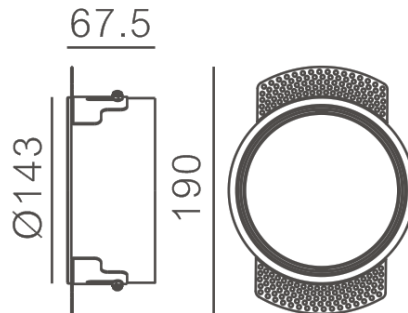

## Technical general

System power	3.5W
Flux	124lm
Beam angle	L
Material	Aluminum
Appearance color	PAB
Size	Φ 143*67.5mm
Adjustable angle	Available
Ingress protection	IP20
Input voltage	100-240VAC
Electrical level	Class I

## Other options

Beam angle	/
Color temperature	2700K 4000K
Color	/
Appearance color	PAW

---

## Line drawing

Unit: mm