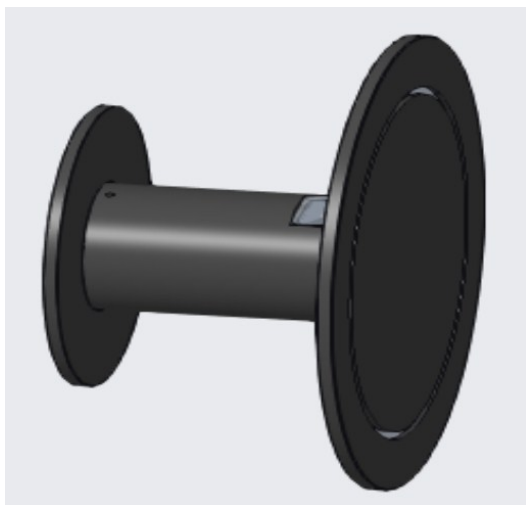

FLUA®

RUOTALA M

CCC CE RoHS

FLUA new round-shaped wall lamp. Available to free rotated 180° freely after installed. Back straight light and front diffuse light make its uniqueness.

Designer	FLUA
Sales status	On Sale
Product classification	Interior
Model	446216AP

WWW.FLUA.COM

Installation information

Area	Wall
Method	Surface Mounted
Cut hole size	/
Embedded height	/

Technical general

System power	4.3W	
Flux	76lm	
Beam angle	L	
Material	Aluminum	
Appearance color	PAB	
Size	Φ180*99mm	
Adjustable angle	Available	
Ingress protection	IP20	
Input voltage	100-240VAC	50/60Hz
Electrical level	Class I	

Electrical parameters

Driver brand	DRIARTE
Driver type	308FLSW6W500T-D11
Electrical installation	Build in

Light source parameters

Brand	LUMILEDS
Type	L150
Power	3W
Light color	WW
Color temperature	3000K
CRI	90

Other options

Beam angle	/
Color temperature	/
Color	/
Appearance color	PAW/PAB/WLG

3D module

Line drawing

Unit: mm

Instructions