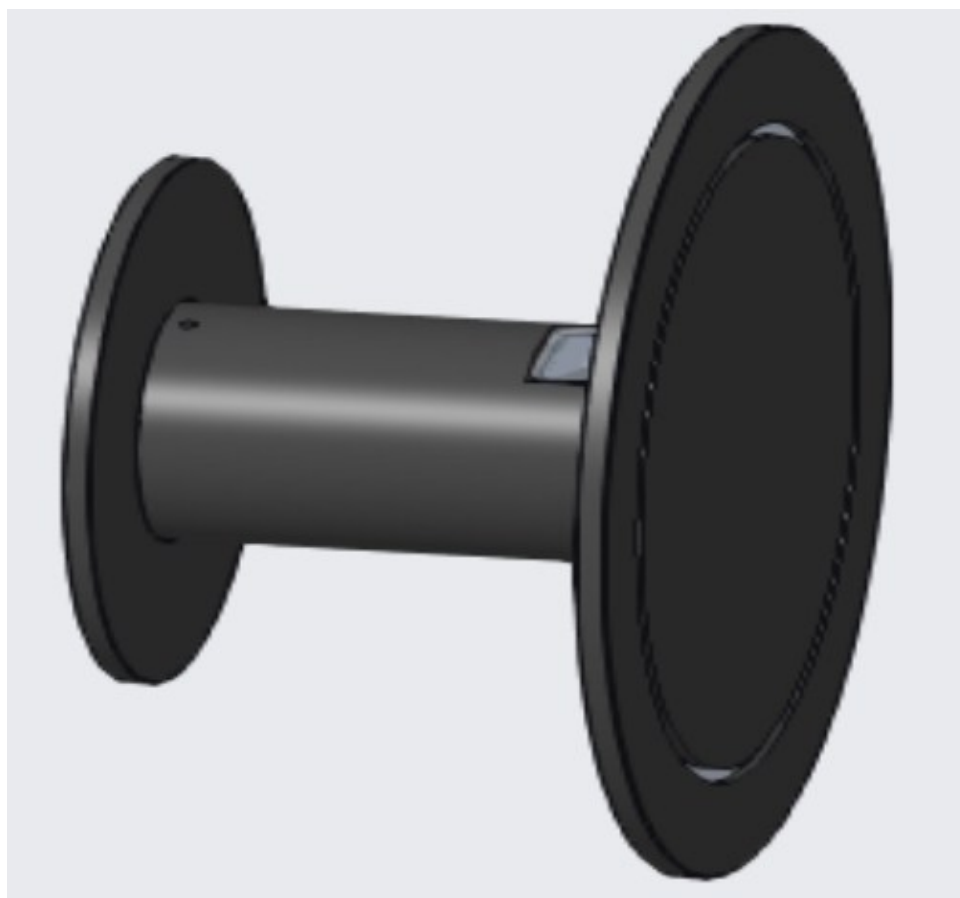

FLUA®

RUOTALA M

CCC CE RoHS

FLUA new round-shaped wall lamp. Available to free rotated 180° freely after installed. Back straight light and front diffuse light make its uniqueness.

Designer	FLUA
Sales status	On Sale
Product classification	Interior
Model	446216AP

WWW.FLUA.COM

Installation information

Area	Wall
Method	Surface Mounted
Cut hole size	/
Embedded height	/

Technical general

System power	4.3W	
Flux	76lm	
Beam angle	L	
Material	Aluminum	
Appearance color	PAB	
Size	Φ180*99mm	
Adjustable angle	Available	
Ingress protection	IP20	
Input voltage	100-240VAC	50/60Hz
Electrical level	Class I	