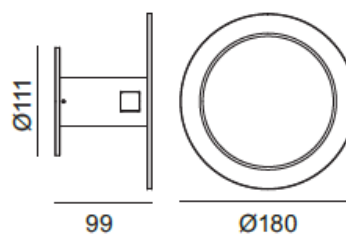

FLUA®

RUOTALA M

CCC CE RoHS

FLUA new round-shaped wall lamp. Available to free rotated 180° freely after installed. Back straight light and front diffuse light make its uniqueness.

Designer	FLUA
Sales status	On Sale
Product classification	Interior
Model	446216AP

WWW.FLUA.COM

Installation information

Area	Wall
Method	Surface Mounted
Cut hole size	/
Embedded height	/

Technical general

System power	4.3W	
Flux	76lm	
Beam angle	L	
Material	Aluminum	
Appearance color	PAB	
Size	Φ180*99mm	
Adjustable angle	Available	
Ingress protection	IP20	
Input voltage	100-240VAC	50/60Hz
Electrical level	Class I	

Other options

Beam angle	/
Color temperature	/
Color	/
Appearance color	PAW/PAB/WLG

3D module

Line drawing

Unit: mm

Instructions