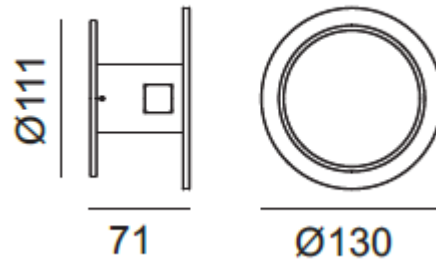

FLUA®

RUOTALA S

CCC CE RoHS

FLUA new round-shaped wall lamp. Available to free rotated 180° freely after installed. Back straight light and front diffuse light make its uniqueness.

Designer	FLUA
Sales status	On Sale
Product classification	Interior
Model	446416A

WWW.FLUA.COM

Installation information

Area	Wall
Method	Surface Mounted
Cut hole size	/
Embedded height	/

Technical general

System power	4.3W	
Flux	76lm	
Beam angle	L	
Material	Aluminum	
Appearance color	PAB	
Size	Φ130*71mm	
Adjustable angle	Not available	
Ingress protection	IP20	
Input voltage	100-240VAC	50/60Hz
Electrical level	Class I	

Beam angle	/
Color temperature	/
Color	/
Appearance color	PAW/PAB/WLG

FLUA®

3D module

Line drawing

Instructions

Unit: mm