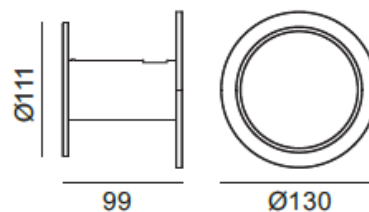

## Other options

Beam angle	/
Color temperature	/
Color	/
Appearance color	PAW/PAB/WLG

---

## Line drawing

Unit: mm