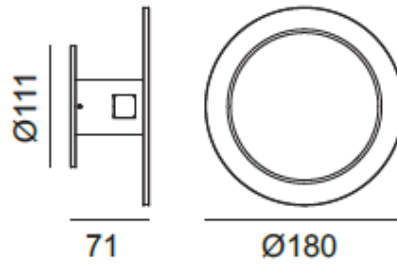

FLUA®

3D module

Line drawing