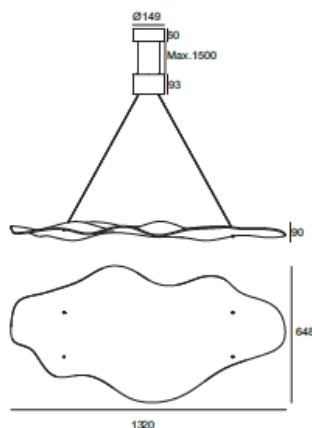

## Other options

Beam angle	/
Color temperature	/
Color	/
Appearance color	PAB WLG

---

## Line drawing

Unit: mm