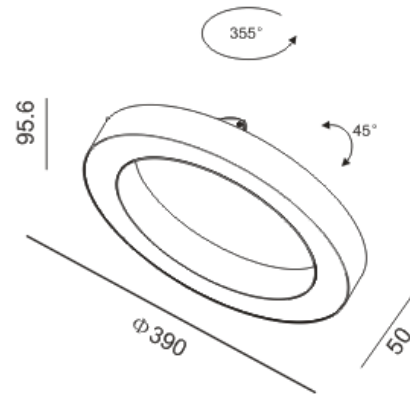

System power	24W
Flux	1565lm
Beam angle	L
Material	Plastic
Appearance color	WBP
Size	Φ 390*50mm
Adjustable angle	Not available
Ingress protection	IP20
Input voltage	100-240VAC 50/60Hz
Electrical level	Class I

Electrical parameters

Driver brand	FLUA
Driver type	PR-IN30035A
Electrical installation	Build in

Light source parameters

Brand	EDISON
Type	2835
Power	21W
Light color	WW
Color temperature	3000K
CRI	80

Other options

Beam angle	/
Color temperature	2700K 4000K
Color	/
Appearance color	WWP

3D module

Line drawing

Unit: mm

Instructions