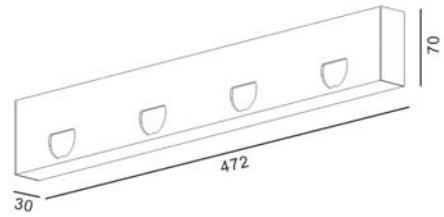

System power	26W
Flux	896lm
Beam angle	P
Material	Aluminum,
Appearance color	PAB
Size	472*30*70mm
Adjustable angle	Not available
Ingress protection	IP20
Input voltage	220-240VAC
Electrical level	Class I

Other options

Beam angle	/
Color temperature	/
Color	/
Appearance color	/

FLUA®

3D module

Line drawing

Unit: mm

Instructions