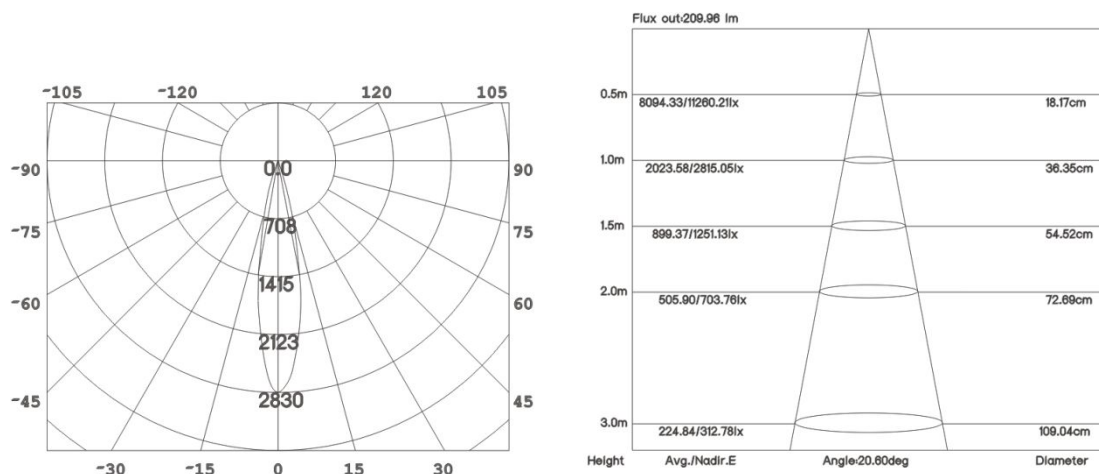

Installation information

Area	Ceiling
Method	Suspended
Cut hole size	Φ 55mm
Embedded height	/

Technical general

System power	7.1W	
Flux	446lm	
Beam angle	19°	
Material	Steel	
Appearance color	PAW	
Size	Φ 25*750mm	
Adjustable angle	Not available	
Ingress protection	IP20	
Input voltage	220-240VAC	50/60Hz
Electrical level	Class II	

Photometric graph