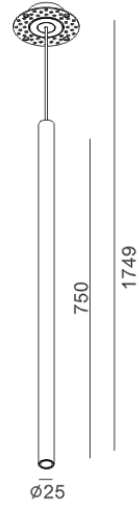

## Installation information

Area	Ceiling
Method	Suspended
Cut hole size	Φ 55mm
Embedded height	/

## Technical general

System power	7.1W	
Flux	446lm	
Beam angle	19°	
Material	Steel	
Appearance color	PAW	
Size	Φ 25*750mm	
Adjustable angle	Not available	
Ingress protection	IP20	
Input voltage	220-240VAC	50/60Hz
Electrical level	Class II	

## Other options

Beam angle	/
Color temperature	2700K 4000K
Color	/
Appearance color	PAB

---

# FLUA®

3D module

FLUA

Line drawing

Unit: mm