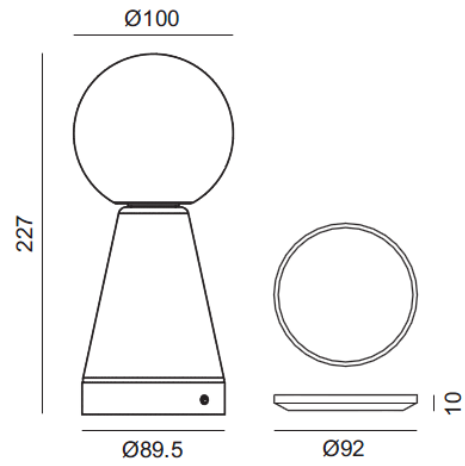

Designer	FLUA
Sales status	On Sale
Product classification	Interior
Model	438616TD

WWW.FLUA.COM

Installation information

Area	Ground
Method	Surface Mounted
Cut hole size	/
Embedded height	/

Technical general

System power	3.2W
Flux	265lm
Beam angle	L
Material	Aluminum
Appearance color	WBL
Size	Φ 100*227mm
Adjustable angle	Not available
Ingress protection	IP20
Input voltage	5VDC
Electrical level	ClassIII

Electrical parameters

Other options

Beam angle	/
Color temperature	/
Color	/
Appearance color	/

3D module

Line drawing

Unit: mm

Instructions

<p>1</p> <p>Support 10W wireless charging device</p>	<p>2</p> <p>Charging indicator lamp in progress</p> <p>Infrared induction switch 1.Short Press ON/OFF 2.Long Press Adjust Brightness</p> <p>⚠ The remaining 10% of the low power indicator will show the flashing indicator.</p>	<p>3</p> <p>Support 10W wireless charging device</p> <p>USB</p>
<p>4</p> <p>USB</p> <p>If there is a foreign body blocking, the red light flashing</p>	<p>5</p> <p>USB</p> <p>The lamp will light up when charging</p>	<p>6</p> <p>⚠ It's not a toy (Glass products)</p> <p>⚠ No knobs</p>