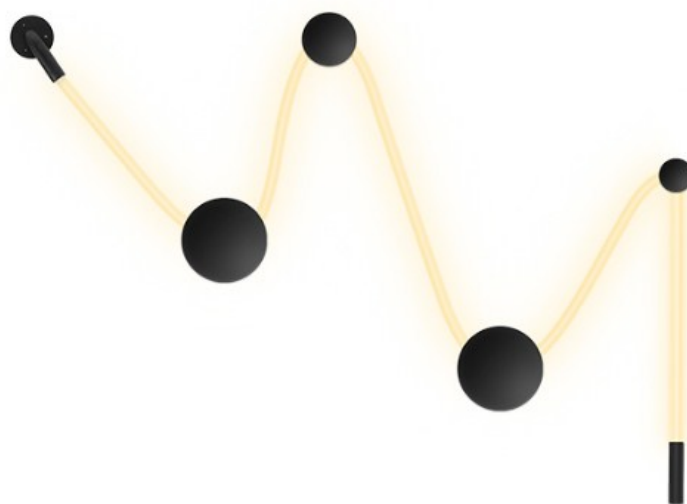

## FILOLUCE W 4

---

Thanks to the very unique silicon material, FILOLUCE is a linear light that is very flexible and designable for designers to create various shapes for different spaces. The diverse accessories allow users to personalize their very own FILOLUCE shape to be the wall decor or ceiling suspended art piece.