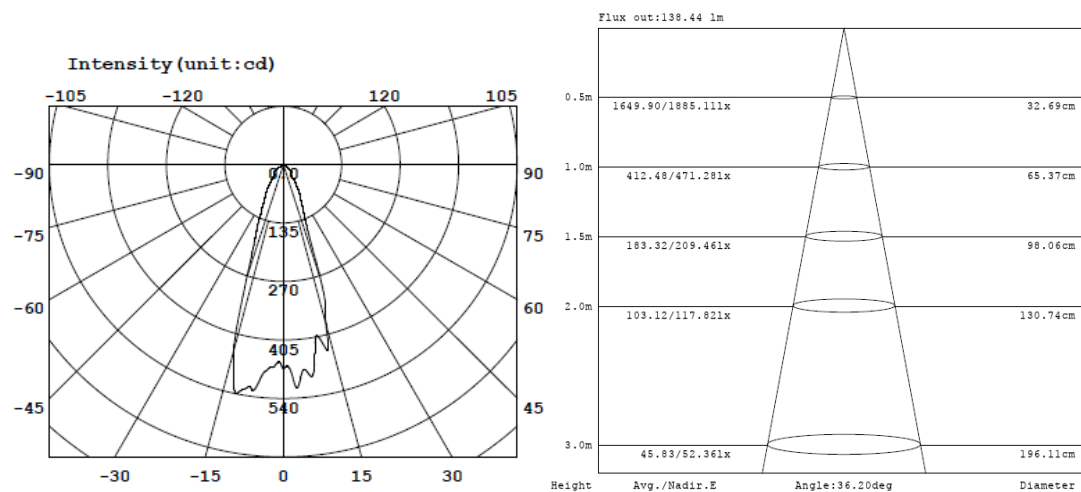

Installation information

Area	Ceiling
Method	Track
Cut hole size	/
Embedded height	/

Technical general

System power	6W
Flux	230lm
Beam angle	36°
Material	Aluminum
Appearance color	WBL
Size	Φ150mm
Adjustable angle	Not available
Ingress protection	IP20
Input voltage	48VDC
Electrical level	Class III

Photometric graph