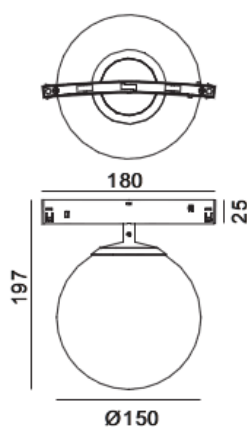

Designer	FLUA
Sales status	On Sale
Product classification	Interior
Model	550219EAP2

WWW.FLUA.COM

Installation information

Area	Ceiling
Method	Track
Cut hole size	/
Embedded height	/

Technical general

System power	6W
Flux	230lm
Beam angle	36°
Material	Aluminum
Appearance color	WBL
Size	Φ150mm
Adjustable angle	Not available
Ingress protection	IP20
Input voltage	48VDC
Electrical level	Class III

Other options

Beam angle	/
Color temperature	/
Color	/
Appearance color	WWH WLG

3D module

Line drawing

FLUA®

Instructions