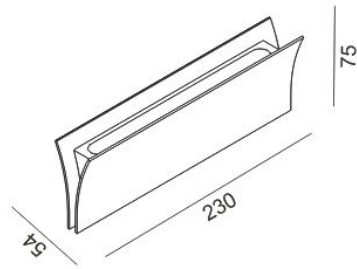

## Technical general

System power	7.3W	
Flux	525lm	
Beam angle	L	
Material	Aluminum	
Appearance color	PAW	
Size	230*75*55m	
Adjustable angle	Not available	
Ingress protection	IP20	
Input voltage	100-240VAC	50/60Hz
Electrical level	Class I	

# FLUA®

3D module

Line drawing

Unit: mm