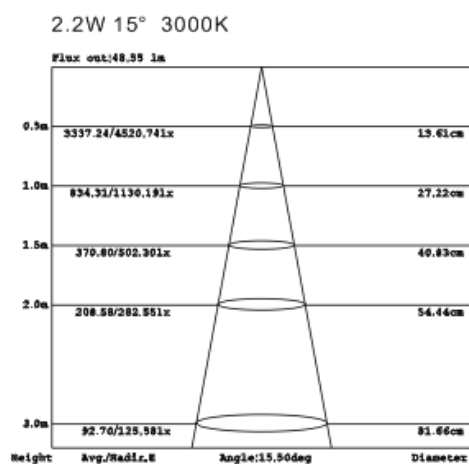

Installation information

Area	Wall
Method	Surface Mounted
Cut hole size	/
Embedded height	/

Technical general

System power	8.5W
Flux	136lm
Beam angle	15°
Material	Aluminum
Appearance color	PAW
Size	100*50*460mm
Adjustable angle	Available
Ingress protection	IP20
Input voltage	100-240VAC 50/60Hz
Electrical level	Class I

Photometric graph