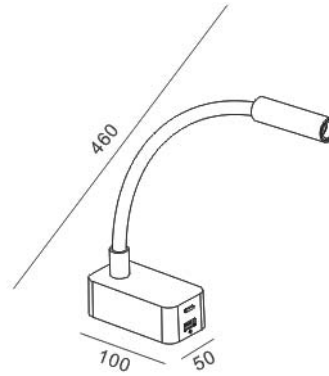

## Technical general

System power	8.5W
Flux	136lm
Beam angle	15°
Material	Aluminum
Appearance color	PAW
Size	100*50*460mm
Adjustable angle	Available
Ingress protection	IP20
Input voltage	100-240VAC      50/60Hz
Electrical level	Class I

## Other options

Beam angle	/
Color temperature	/
Color	/
Appearance color	PAB
More functions	USB charging for ios or android

---

# FLUA®

3D module

Line drawing

Unit: mm