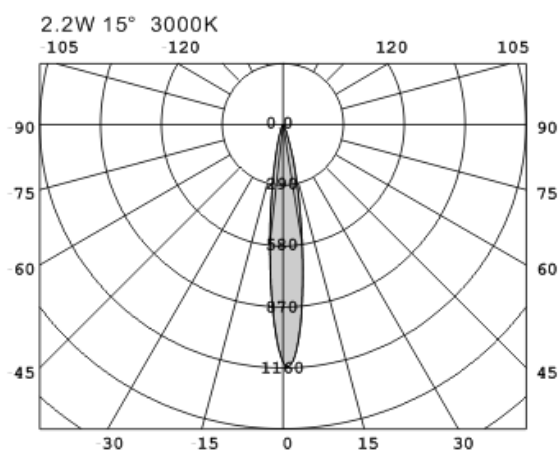

Installation information

Area	Wall
Method	Surface Mounted
Cut hole size	/
Embedded height	/

Technical general

System power	8.5W
Flux	136lm
Beam angle	15°
Material	Aluminum
Appearance color	PAW
Size	100*50*460mm
Adjustable angle	Available
Ingress protection	IP20
Input voltage	100-240VAC 50/60Hz
Electrical level	Class I

Photometric graph