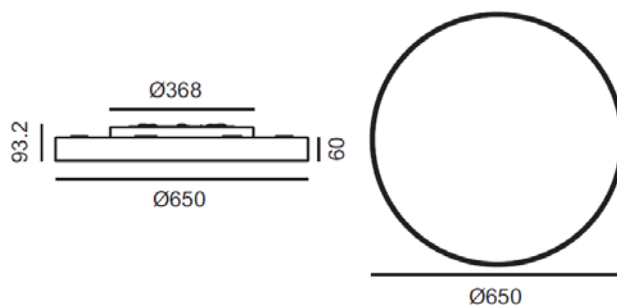

System power	74W
Flux	5060 lm
Beam angle	L
Material	Aluminum
Appearance color	PAW
Size	Φ 650*93.2mm
Adjustable angle	Not available
Ingress protection	IP20
Input voltage	100-240VAC
Electrical level	Class I

Other options

Beam angle	/
Color temperature	/
Color	/
Appearance color	PAB

3D module

Line drawing

Unit: mm

Instructions