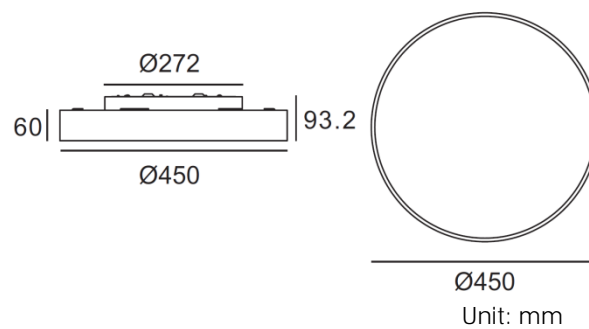

System power	54.4W
Flux	3620 lm
Beam angle	L
Material	Aluminum
Appearance color	PAW
Size	Φ450*93.2mm
Adjustable angle	Not available
Ingress protection	IP20
Input voltage	100-240VAC
Electrical level	Class I

Other options

Beam angle	/
Color temperature	/
Color	/
Appearance color	PAB

3D module

Line drawing

Instructions