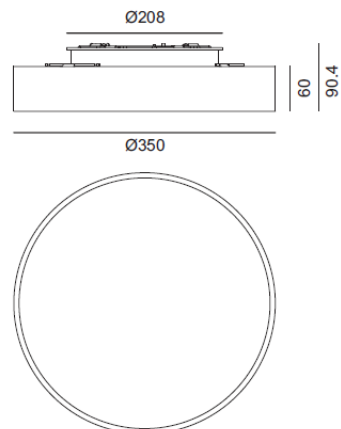

System power	49W
Flux	1855lm
Beam angle	L
Material	Aluminum
Appearance color	PAW
Size	Φ 350*90.4mm
Adjustable angle	Not available
Ingress protection	IP20
Input voltage	85-264VAC
Electrical level	Class I

Other options

Beam angle	/
Color temperature	/
Color	/
Appearance color	PAB

3D module

Line drawing

Unit: mm

Instructions