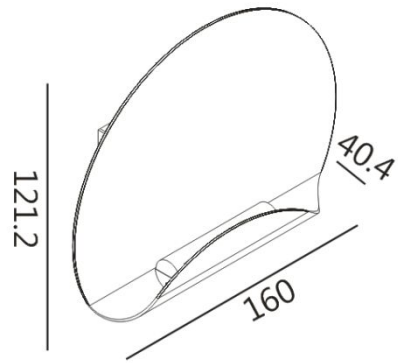

WWW.FLUA.COM

Installation information

Area	Wall
Method	Surface Mounted
Cut hole size	/
Embedded height	/

Technical general

System power	4.6W
Flux	192lm
Beam angle	L
Material	Aluminum, Steel
Appearance color	PCS-PAW
Size	160*121.2*40.4mm
Adjustable angle	Not available
Ingress protection	IP20
Input voltage	100-240VAC 50/60Hz
Electrical level	Class I

Beam angle	/
Color temperature	2700K 4000K
Color	/
Appearance color	PAW/PAW-PAB/PAW-PCS

3D module

Line drawing

Unit: mm

Instructions