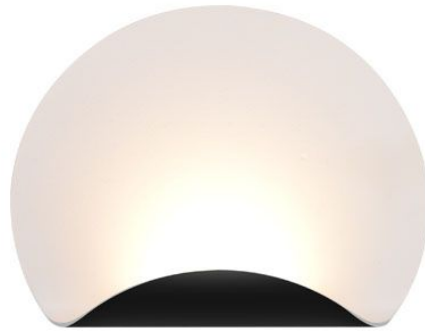

FLUA®

CURES ROUND

The concept wall lamp comes from origami, natural shape, both sides can be different colors, soft light.

Designer	FLUA
Sales status	On Sale
Product classification	Interior
Model	416011A

WWW.FLUA.COM

Installation information

Area	Wall
Method	Surface Mounted
Cut hole size	/
Embedded height	/

Technical general

System power	4.6W
Flux	192lm
Beam angle	L
Material	Aluminum, Steel
Appearance color	PCS-PAW
Size	160*121.2*40.4mm
Adjustable angle	Not available
Ingress protection	IP20
Input voltage	100-240VAC 50/60Hz
Electrical level	Class I

Beam angle	/
Color temperature	2700K 4000K
Color	/
Appearance color	PAW/PAW-PAB/PAW-PCS

3D module

Line drawing

Unit: mm

Instructions