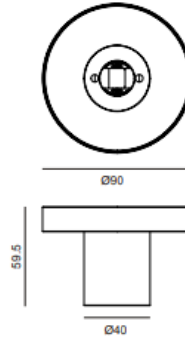

Designer	FLUA
Sales status	On Sale
Product classification	Interior
Model	443314AP

Installation information

Area	Wall
Method	Surface Mounted
Cut hole size	/
Embedded height	/

Technical general

System power	5*4.9W	
Flux	930lm	
Beam angle	L	
Material	Aluminum	
Appearance color	PAB	
Size	/	
Adjustable angle	Notavailable	
Ingress protection	IP20	
Input voltage	100-240VAC	50/60Hz
Electrical level	Class II	

Electrical parameters

Driver brand	DRIARTE
Driver type	FLDW5A2CHT
Electrical installation	external

Light source parameters

Brand	EDISON
Type	2835
Power	5*4.9W
Light color	WW+CW
Color temperature	2700K-6000K
CRI	80

Other options

Beam angle	/
Color temperature	/
Color	/
Appearance color	PAW

3D module

Line drawing

Unit: mm

Instructions