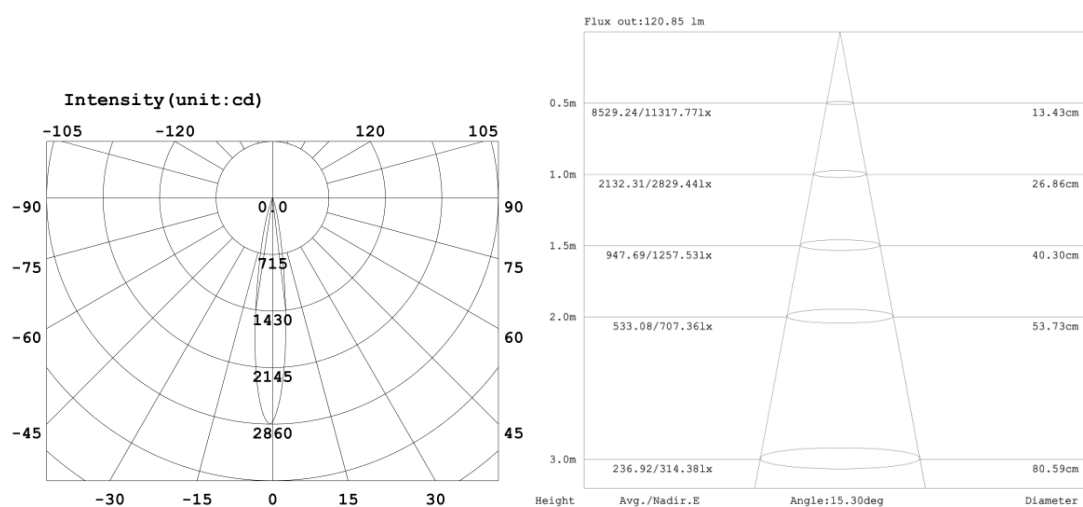

Installation information

Area	Ceiling
Method	Recessed
Cut hole size	Φ 50mm
Embedded height	/

Technical general

System power	7.5W
Flux	285lm
Beam angle	15°
Material	Aluminum, Steel
Appearance color	PAB
Size	Φ60*53.8mm
Adjustable angle	Not available
Ingress protection	IP20
Input voltage	100-240VAC
Electrical level	Class II

Photometric graph