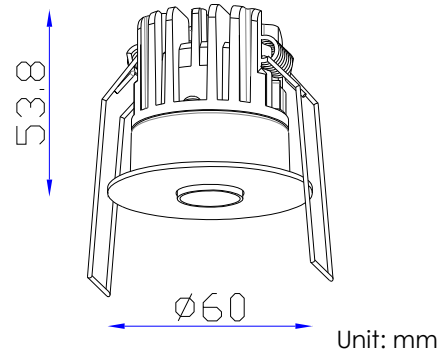

FLUA®

COMET RO

The series of 17mm light outlet, provide sufficient light brightness, It's the representative of "see the light but not fitting", trimless makes the concise ceiling perfect.

Designer	FLUA
Sales status	On Sale
Product classification	Interior
Model	191411A

WWW.FLUA.COM

Installation information

Area	Ceiling
Method	Recessed
Cut hole size	Φ 50mm
Embedded height	/

Technical general

System power	7.5W
Flux	285lm
Beam angle	15°
Material	Aluminum, Steel
Appearance color	PAB
Size	Φ60*53.8mm
Adjustable angle	Not available
Ingress protection	IP20
Input voltage	100-240VAC
Electrical level	Class II

Other options

Beam angle	/
Color temperature	2700K 4000K
Color	/
Appearance color	PAW

FLUA®

3D module

Line drawing

Instructions