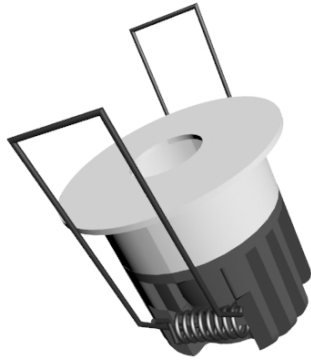

FLUA®

COMET RO

The series of 17mm light outlet, provide sufficient light brightness, It's the representative of "see the light but not fitting", trimless makes the concise ceiling perfect.

Designer	FLUA
Sales status	On Sale
Product classification	Interior
Model	191411A

WWW.FLUA.COM

Installation information

Area	Ceiling
Method	Recessed
Cut hole size	Φ 50mm
Embedded height	/

Technical general

System power	7.5W
Flux	285lm
Beam angle	15°
Material	Aluminum, Steel
Appearance color	PAB
Size	Φ60*53.8mm
Adjustable angle	Not available
Ingress protection	IP20
Input voltage	100-240VAC
Electrical level	Class II

Photometric graph

Electrical parameters

Driver brand	DRIARTE
Driver type	FLMN6W500T
Electrical installation	External

Light source parameters

Brand	CREE
Type	XHP35A
Power	5.9W
Light color	WW
Color temperature	3000K
CRI	90

Other options

Beam angle	/
Color temperature	2700K 4000K
Color	/
Appearance color	PAW

FLUA®

3D module

Line drawing

Instructions