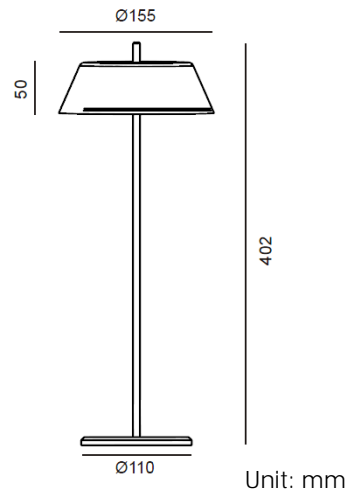

Designer	FLUA
Sales status	On Sale
Product classification	Interior
Model	440914TD

WWW.FLUA.COM

Installation information

Area	Ground
Method	Surface Mounted
Cut hole size	/
Embedded height	/

Technical general

System power	3.9W
Flux	177lm
Beam angle	L
Material	Aluminum
Appearance color	WBL
Size	Φ 154*401mm
Adjustable angle	Not available
Ingress protection	IP20
Input voltage	5V/2A
Electrical level	ClassIII

Electrical parameters

Other options

Beam angle	/
Color temperature	/
Color	/
Appearance color	WWH

3D module

Line drawing

Instructions

Accessory Set

1A TABLE LAMP

1 + 2