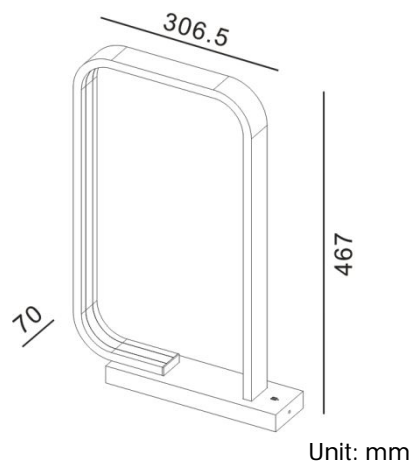

WWW.FLUA.COM

Installation information

Area	Ground
Method	Surface mounted
Cut hole size	/
Embedded height	/

Technical general

System power	24W
Flux	1032lm
Beam angle	L
Material	Aluminum
Appearance color	PAW
Size	467*306.5*70mm
Adjustable angle	Not available
Ingress protection	IP20
Input voltage	100-240VAC
Electrical level	Class II

Electrical parameters

Driver brand	/
Driver type	/
Electrical installation	Build in

Light source parameters

Brand	EDISON
Type	2835
Power	20.6W
Light color	CW-NW-WW
Color temperature	2700K-4200K-5700K
CRI	90

Other options

Beam angle	/
Color temperature	/
Color	/
Appearance color	PAB

3D module

Line drawing

Instructions