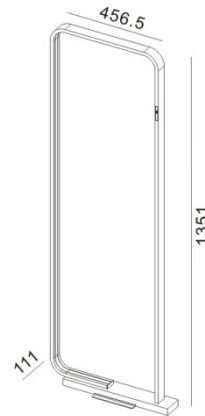

## Technical general

System power	60W
Flux	2752lm
Beam angle	L
Material	Aluminum
Appearance color	PAW
Size	1351*456.5*70mm
Adjustable angle	Not available
Ingress protection	IP20
Input voltage	100-240VAC
Electrical level	Class II

## Other options

Beam angle	/
Color temperature	/
Color	/
Appearance color	PAB

---

# FLUA®

3D module

Line drawing