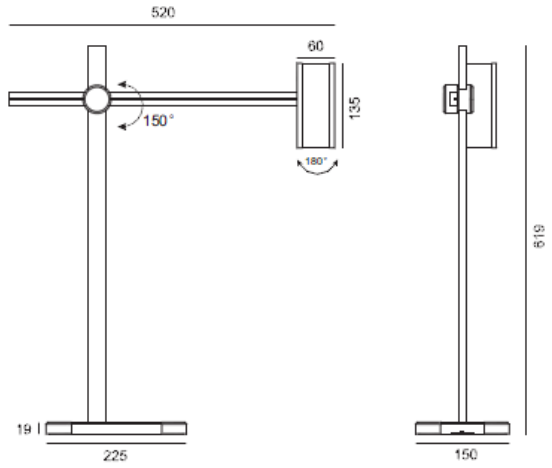

## Technical general

System power	16W
Flux	550lm
Beam angle	L
Material	Aluminum
Appearance color	WBL
Size	520*150*619mm
Adjustable angle	Available
Ingress protection	IP20
Input voltage	100-240VAC
Electrical level	Class II

## Line drawing

Unit: mm