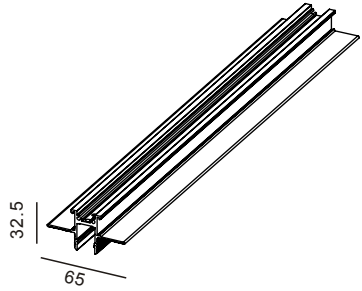

001914 / 001941