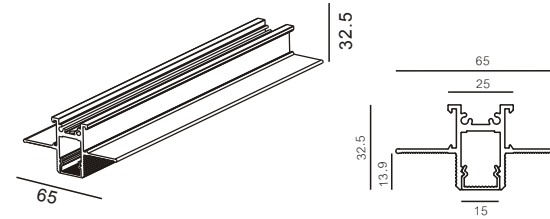

- L'apparecchio non deve essere coperto con materiale isolante o simili.

- Pulire l'apparecchio con un panno morbido e utilizzare un comune detergente a PH neutro. Le superfici in acciaio inossidabile devono essere mantenute con regolarità.

- Eventuali alterazioni o modifiche dell'apparecchio renderanno nulla la garanzia. Il produttore è libero di cambiare il design, le specifiche tecniche e le istruzioni di montaggio.

EN

SAFETY INSTRUCTIONS

- The appliance should be installed, connected and tested by qualified electrician, and in accordance with local regulations.

- Turn off the power supply before installation or maintenance of the appliance, and make sure that the cables will not be squeezed or damaged by sharp edges.

- The appliance should not be covered by insulation blankets or similar materials.

- Clean the appliance with a soft cloth and a standard PH neutral detergent. Stainless steel surfaces should be maintained regularly.

- Misuse of, or changes to the appliance shall nullify the guarantee. The manufacturer is free to change the design, specifications and instructions for assembly.

CN

安全指导

- 产品应在专业作业人员的指导下进行安装、连接和测试,并符合当地安规。

- 产品进行安装或维修时,需关掉所有电源,并保证电线无任何挤压或破坏。

- 灯具表面不能被隔热棉或其他类似物料覆盖。

- 用于干净柔软的布和标准的中性清洁剂来清洁产品表面,不锈钢表面需定期维护。

- 滥用,或更改产品,则保质期无效,制造商有权更改设计、规格和安装说明。

FLUA® PERFORM YOUR LIGHT

Installation Instruction

LARIS

F IP20

FLUA S. R. L.
BASTIONI DI PORTA VOLTA 7,
MILANO, ITALY CAP 20121
TEL: +39-3927778888
FAX: +39-0236728301
E-MAIL: INFO@FLUA.COM
WWW.FLUA.COM