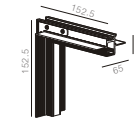

S CORNER L3

001830