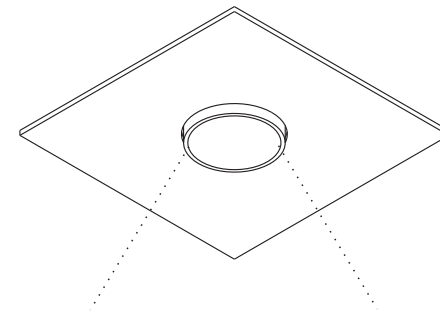

1

hole pattern

5-25mm

2

3

4