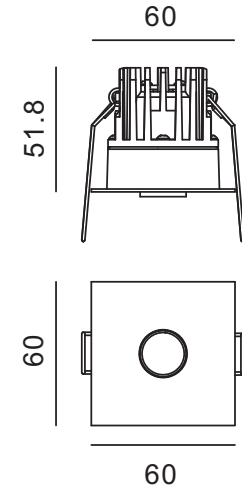

公众号
WeChat

官网
Website

FLUA[®]
PERFORM YOUR LIGHT

Installation Instruction

MODEL: COMET SQ
CODING: 191611AP
POWER: 7.5W
INPUT: 220-240V, 50/60Hz

1

hole pattern

5-25mm