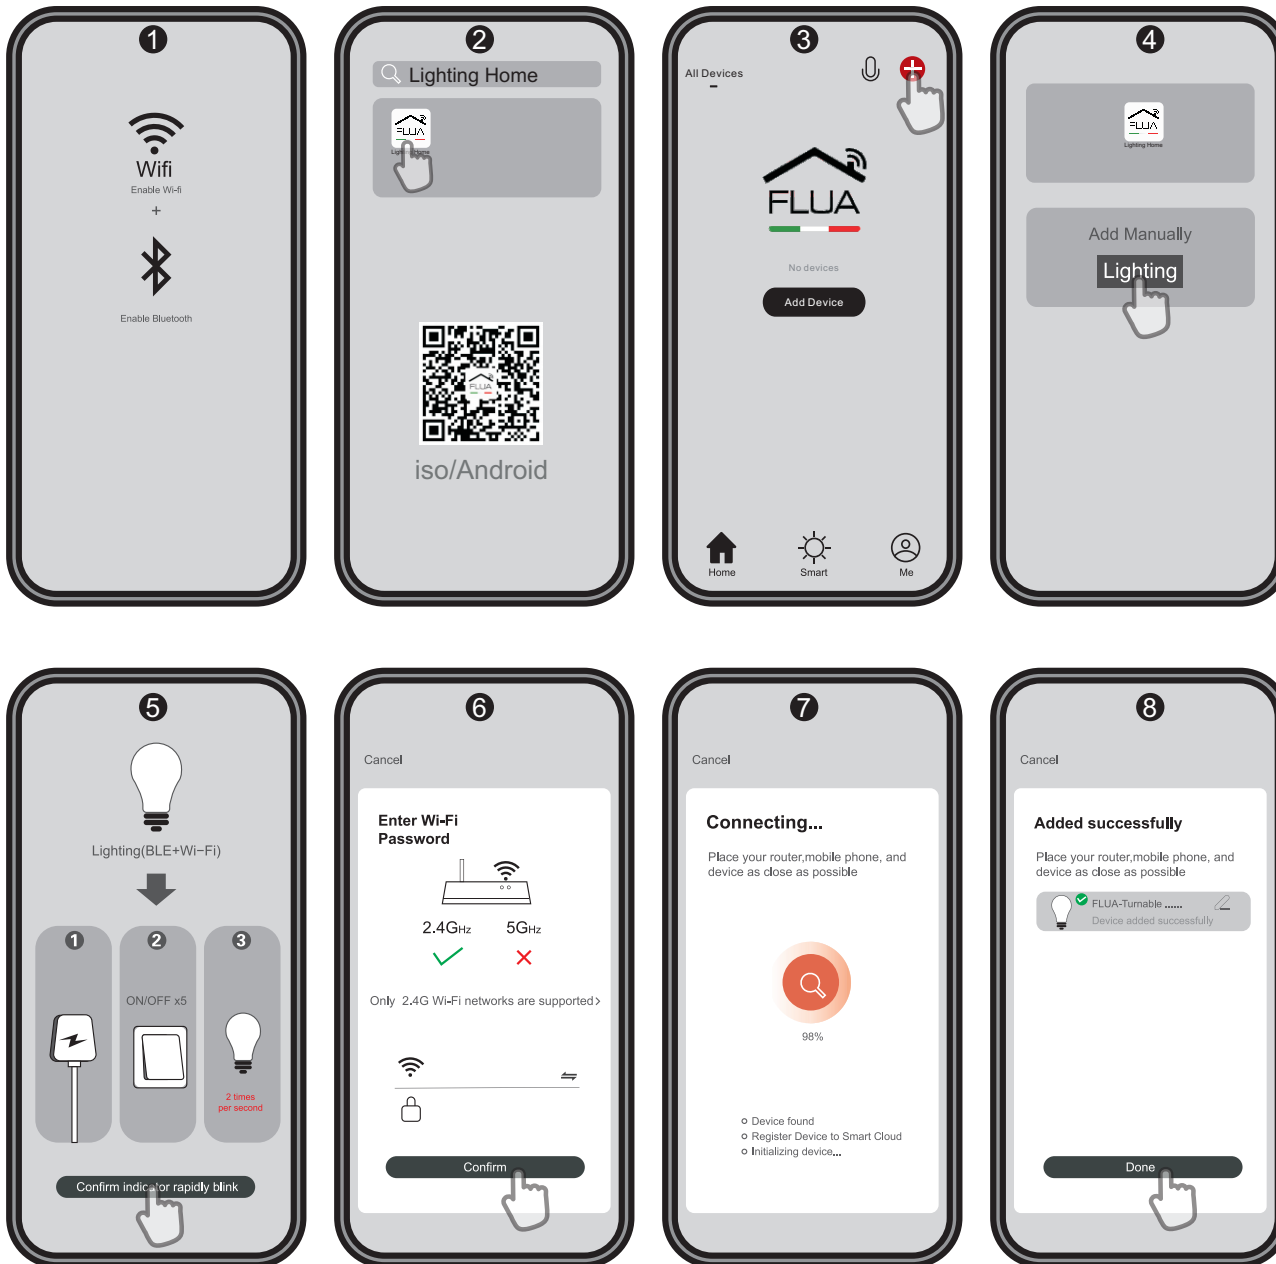

公众号
WeChat

官网
Website

FLUA[®]
PERFORM YOUR LIGHT

Installation Instruction

MODEL: COMET SQ
CODING: 191611AP
POWER: 7.5W
INPUT: 220-240V, 50/60Hz

1

hole pattern

5-25mm

2

3

4

5

6