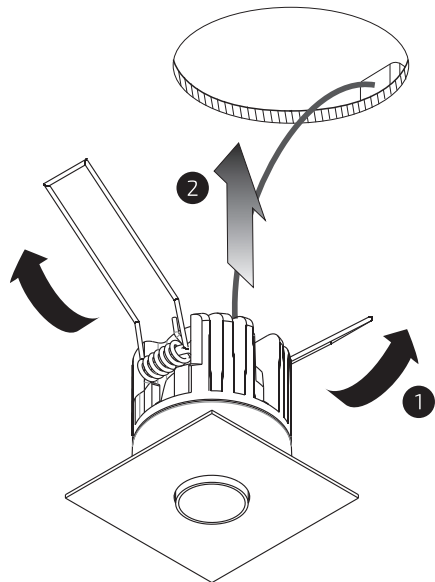

1

hole pattern

5-25mm

2

3

4