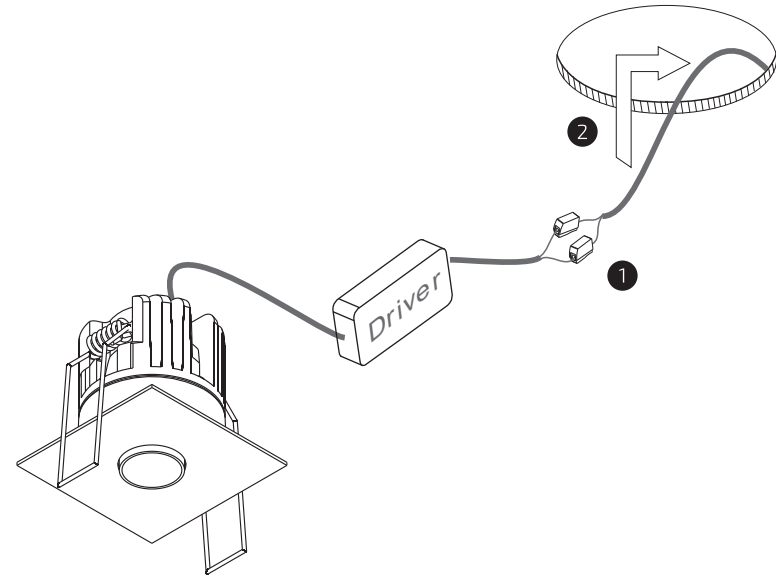

1

hole pattern

5-25mm

2

3

4