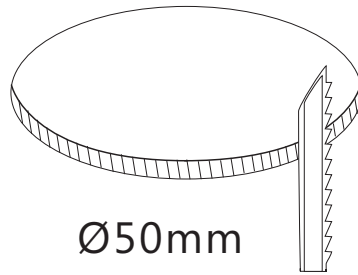

公众号
WeChat

官网
Website

FLUA[®]
PERFORM YOUR LIGHT

Installation Instruction

MODEL: COMET SQ
CODING: 191611AP
POWER: 7.5W
INPUT: 220-240V, 50/60Hz

1

hole pattern

5-25mm