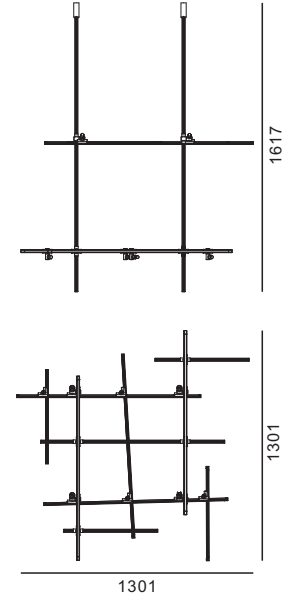

公众号
WeChat

官网
Website

FLUA®
PERFORM YOUR LIGHT

Installation Instruction

MODEL: ARTE C GROUP C2
CODING: 225719A
POWER: 161W
INPUT: 100-240V 50/60Hz