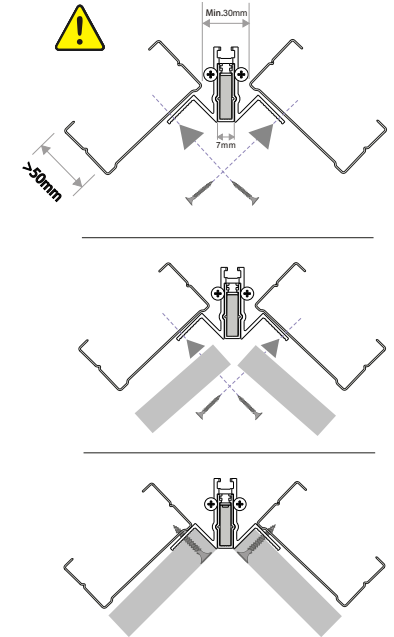

公众号
WeChat

官网
Website

FLUA®
PERFORM YOUR LIGHT

Installation Instruction

MODEL: LINE IN

LINE IN L 3100

001912 / 001927

LINE PC 3100

001918 / 001939

LINE R 3100

001919 / 001940

LINE IN SIDE

001920

FLUA-CV1-120

002939

- LEDs/meter: 120 x SMD LED/m
- Size / Cutting unit: 5000*5*1.8mm / DIVIDABLE PER 50mm
- Power/meter: 9.6W/m
- Lumen output/meter: 960Lm/m
- Voltage input: 24Vdc
- Color temperature: 2700 K 3000 K 4000 K 5000 K 6000 K
- Color Rendering Index: 80
- Ingress protection: IP33

LRS SERIES

(On Request)

Model No.	Power	Output	FLUA-CV3-120
LRS-50-24	50W	24Vdc 2.2A	max. 5 meter
LRS-100-24	100W	24Vdc 4.5A	max. 10 meter
LRS-200-24	200W	24Vdc 8.8A	max. 20 meter

4

5 PLASTERBOARD

Tear the masking paper