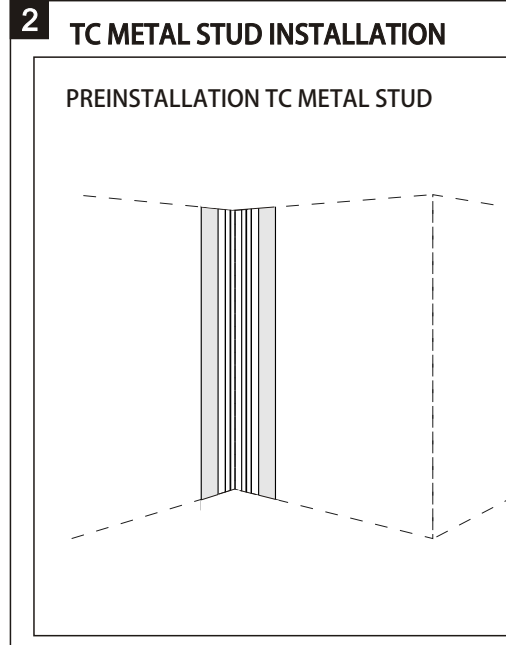

001918 / 001939

LINE R 3100

001919 / 001940

LINE IN SIDE

001920

FLUA-CV1-120

002939

- LEDs/meter: 120 x SMD LED/m
- Size / Cutting unit: 5000*5*1.8mm / DIVIDABLE PER 50mm
- Power/meter: 9.6W/m
- Lumen output/meter: 960Lm/m
- Voltage input: 24Vdc
- Color temperature: 2700 K 3000 K 4000 K 5000 K 6000 K
- Color Rendering Index: 80
- Ingress protection: IP33

LRS SERIES

(On Request)

Model No.	Power	Output	FLUA-CV3-120
LRS-50-24	50W	24Vdc 2.2A	max. 5 meter
LRS-100-24	100W	24Vdc 4.5A	max. 10 meter
LRS-200-24	200W	24Vdc 8.8A	max. 20 meter

4

5 PLASTERBOARD

Tear the masking paper