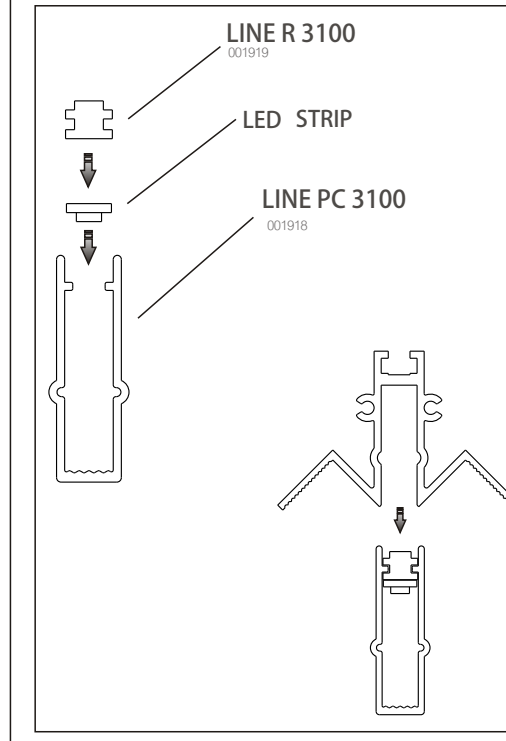

公众号
WeChat

官网
Website

FLUA®
PERFORM YOUR LIGHT

Installation Instruction

MODEL: LINE IN

LINE IN L 3100

001912 / 001927

LINE PC 3100

001918 / 001939

LINE R 3100

001919 / 001940

LINE IN SIDE

001920

FLUA-CV1-120

002939

- LEDs/meter: 120 x SMD LED/m
- Size / Cutting unit: 5000*5*1.8mm / DIVIDABLE PER 50mm
- Power/meter: 9.6W/m
- Lumen output/meter: 960Lm/m
- Voltage input: 24Vdc
- Color temperature: 2700 K 3000 K 4000 K 5000 K 6000 K
- Color Rendering Index: 80
- Ingress protection: IP33

LRS SERIES

(On Request)

Model No.	Power	Output	FLUA-CV3-120
LRS-50-24	50W	24Vdc 2.2A	max. 5 meter
LRS-100-24	100W	24Vdc 4.5A	max. 10 meter
LRS-200-24	200W	24Vdc 8.8A	max. 20 meter

4

5 PLASTERBOARD

Tear the masking paper