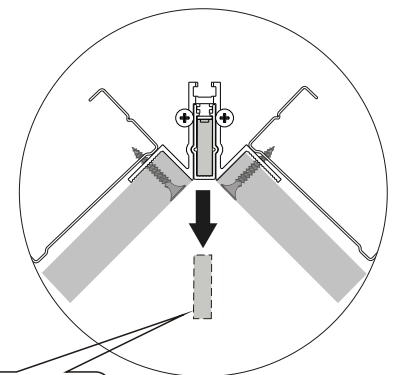

001918 / 001939

LINE R 3100

001919 / 001940

LINE IN SIDE

001920

FLUA-CV1-120

002939

- LEDs/meter: 120 x SMD LED/m
- Size / Cutting unit: 5000*5*1.8mm / DIVIDABLE PER 50mm
- Power/meter: 9.6W/m
- Lumen output/meter: 960Lm/m
- Voltage input: 24Vdc
- Color temperature: 2700 K 3000 K 4000 K 5000 K 6000 K
- Color Rendering Index: 80
- Ingress protection: IP33

LRS SERIES

(On Request)

Model No.	Power	Output	FLUA-CV3-120
LRS-50-24	50W	24Vdc 2.2A	max. 5 meter
LRS-100-24	100W	24Vdc 4.5A	max. 10 meter
LRS-200-24	200W	24Vdc 8.8A	max. 20 meter

4

5 PLASTERBOARD

Tear the masking paper