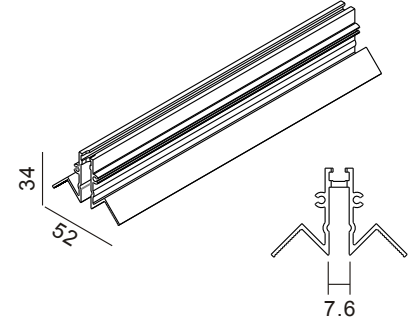

- Eventuali alterazioni o modifiche dell'apparecchio renderanno nulla la garanzia. Il produttore è libero di cambiare il design, le specifiche tecniche e le istruzioni di montaggio.

EN

SAFETY INSTRUCTIONS

- The appliance should be installed, connected and tested by qualified electrician, and in accordance with local regulations.

- Turn off the power supply before installation or maintenance of the appliance, and make sure that the cables will not be squeezed or damaged by sharp edges.

- The appliance should not be covered by insulation blankets or similar materials.

- Clean the appliance with a soft cloth and a standard PH neutral detergent. Stainless steel surfaces should be maintained regularly.

- Misuse of, or changes to the appliance shall nullify the guarantee. The manufacturer is free to change the design, specifications and instructions for assembly.

FLUA S. R. L.
BASTIONI DI PORTA VOLTA 7,
MILANO, ITALY CAP 20121
TEL: +39-3927778888
FAX: +39-0236728301
E-MAIL: INFO@FLUA.COM
WWW.FLUA.COM

CN

安全指导

- 产品应在专业作业人员的指导下进行安装、连接和测试,并符合当地法规。

- 产品进行安装或维修时,需关掉所有电源,并保证电线无任何挤压或破坏。

- 灯具表面不能被隔热棉或其他类似物料覆盖。

- 用于净柔软的布和标准的中性清洁剂来清洁产品表面,不锈钢表面需定期维护。

- 滥用,或更改产品,则保质期无效,制造商有权更改设计、规格和安装说明。

甫洛中国运营中心
深圳宝安宗泰文创产业园B11栋
服务热线: 400-0750-678
邮箱: INFO@FLUA.COM
(如对安装或售后有疑问, 欢迎致电)

FLUA®
PERFORM YOUR LIGHT

Installation Instruction

MODEL: LINE IN