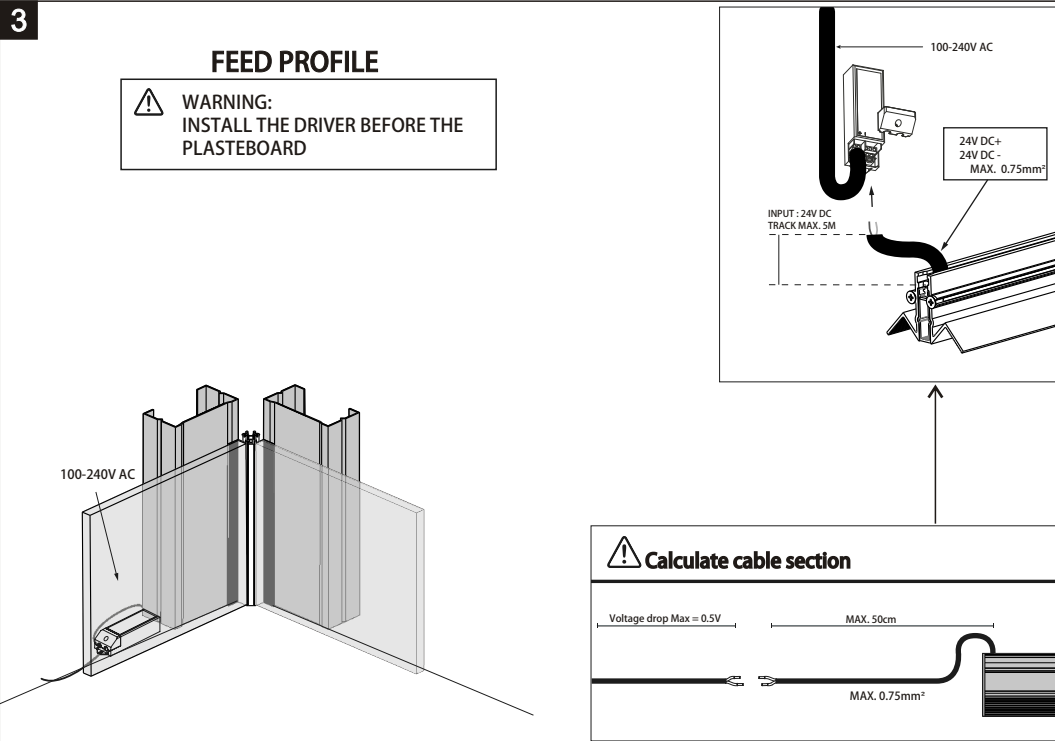

001918 / 001939

LINE R 3100

001919 / 001940

LINE IN SIDE

001920

FLUA-CV1-120

002939

- LEDs/meter: 120 x SMD LED/m
- Size / Cutting unit: 5000*5*1.8mm / DIVIDABLE PER 50mm
- Power/meter: 9.6W/m
- Lumen output/meter: 960Lm/m
- Voltage input: 24Vdc
- Color temperature: 2700 K 3000 K 4000 K 5000 K 6000 K
- Color Rendering Index: 80
- Ingress protection: IP33

LRS SERIES

(On Request)

Model No.	Power	Output	FLUA-CV3-120
LRS-50-24	50W	24Vdc 2.2A	max. 5 meter
LRS-100-24	100W	24Vdc 4.5A	max. 10 meter
LRS-200-24	200W	24Vdc 8.8A	max. 20 meter

4

5 PLASTERBOARD

Tear the masking paper